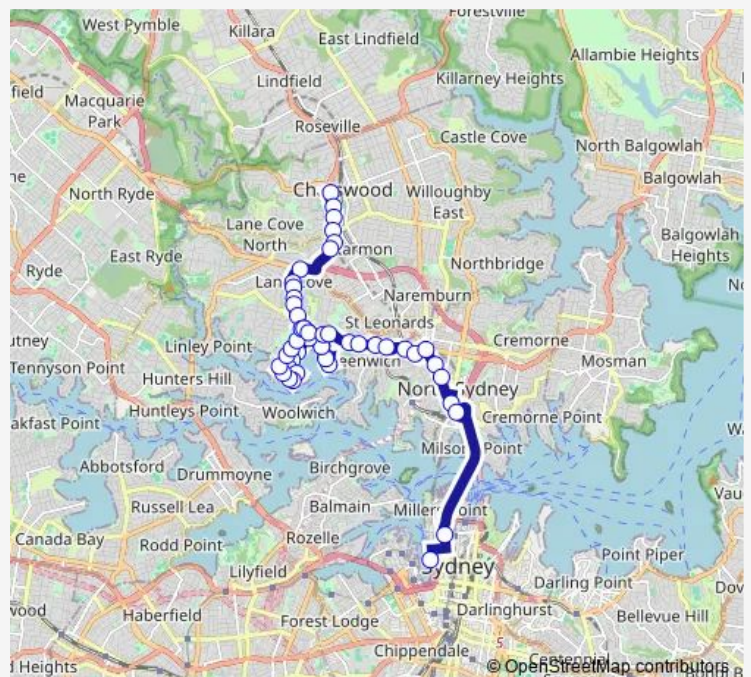

Chatswood Station, Victoria Av, Stand E — King Street Wharf, King St

Monday 06:14-20:22

Tuesday 06:14-20:22

Wednesday 06:14-20:22

Thursday 06:14-20:22

Friday 06:14-20:22

Saturday 07:39-17:28

Sunday —

Route info

Direction: Chatswood Station, Victoria Av, Stand E

Stops: 50

Trip Duration: 0 hour 51 min

261 — City King Street Wharf to Lane Cove via Longueville

Arabella St Opp Christina St

Arabella St Opp Cowper St

Lucretia Av After Arabella St

Lucretia Av At Wilson Lane

Poole St At Stuart St

Stuart St Opp Poole St

Stuart St At Arabella St

Kingsford Smith Oval, Kenneth St

Kenneth St At Cowper St

Kenneth St At Christina St