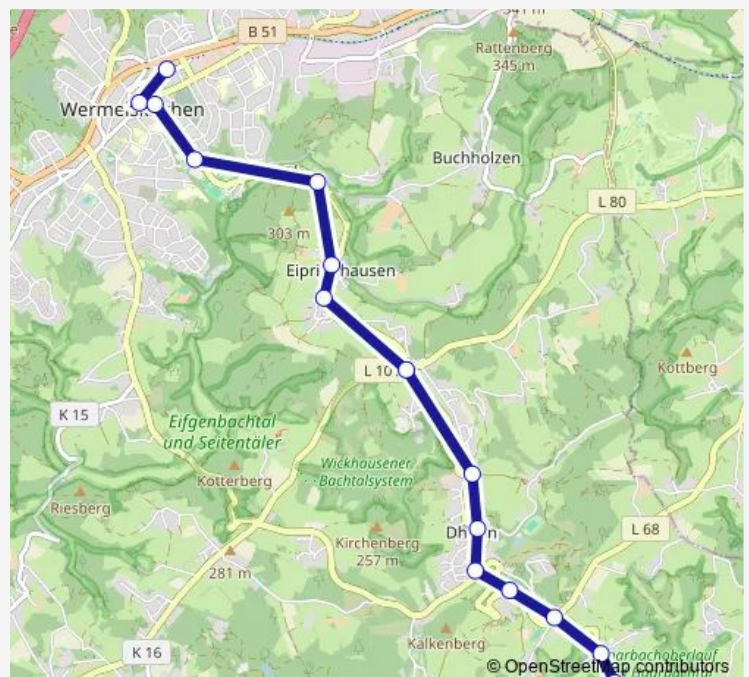

Tuesday 08:28-00:50⁺¹

Wednesday 09:28-22:28

Thursday 08:28-22:28

Friday 08:28-22:28

Saturday 08:28-00:50⁺¹

Sunday 09:28-22:28

Route info

Direction: Wermelskirchen Busbf

Stops: 15

Trip Duration: 0 hour 21 min

Direction

Wermelskirchen Dhünn Halzenberg — Wermelskirchen Busbf

15 stops

[Open route schedule](#)

Wermelskirchen Dhünn Halzenberg

Wermelskirchen Dhünn Staller Weg

Monday 08:54-19:54

Tuesday 08:54-23:54

Wednesday 09:54-21:54

Thursday 08:54-19:54

Friday 08:54-19:54

Saturday 08:54-23:54

Sunday 09:54-21:54

Route info

Direction: Wermelskirchen Dhünn Halzenberg

Stops: 15

Trip Duration: 0 hour 20 min

261 Bus time schedules and route maps are available in an offline PDF at busmaps.com. Use the busmaps.com website to see live bus times, train schedule or subway schedule, and step-by-step directions for all public transit in Remscheid