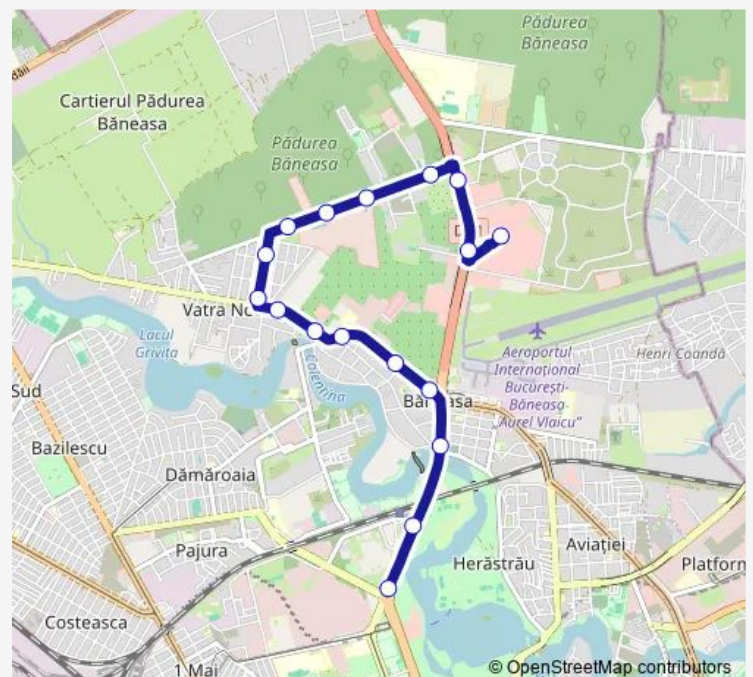

Direction

Complex Comercial Baneasa — Piata Presei

17 stops

[Open route schedule](#)

Complex Comercial Baneasa

Drumul Matasii

Institutul Meteorologic

I.N.M.H.

Tuesday 06:00-22:15

Wednesday 06:00-22:15

Thursday 06:00-22:15

Friday 06:00-22:15

Saturday 06:00-22:15

Sunday 06:00-22:15

Route info

Direction: Complex Comercial Baneasa

Stops: 17

Trip Duration: 0 hour 24 min

Direction

Piata Presei — Complex Comercial Baneasa

17 stops

[Open route schedule](#)

Piata Presei

Gara Baneasa