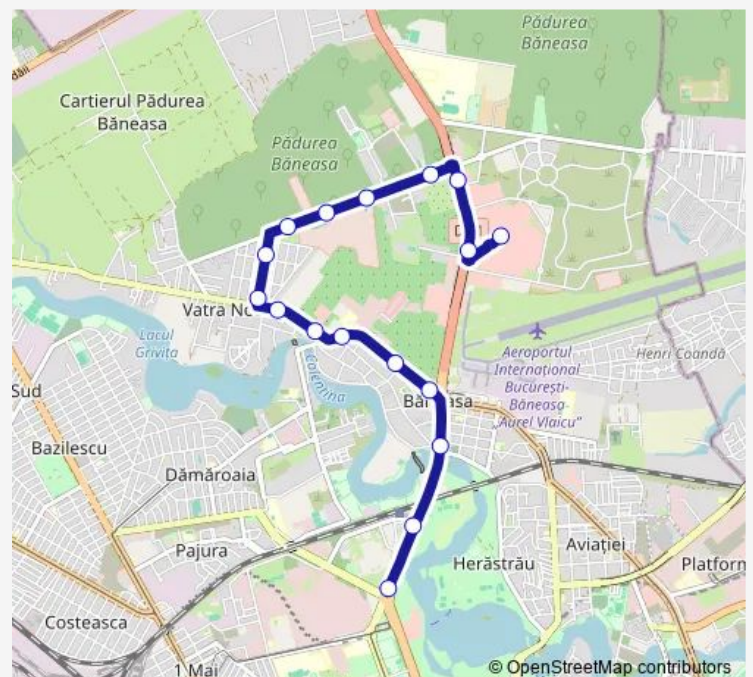

Tuesday 06:00-22:15

Wednesday 06:00-22:15

Thursday 06:00-22:15

Friday 06:00-22:15

Saturday 06:00-22:15

Sunday 06:00-22:15

Route info

Direction: Complex Comercial Baneasa

Stops: 17

Trip Duration: 0 hour 19 min

Direction

Piata Presei — Complex Comercial Baneasa

17 stops

[Open route schedule](#)

Piata Presei

Gara Baneasa