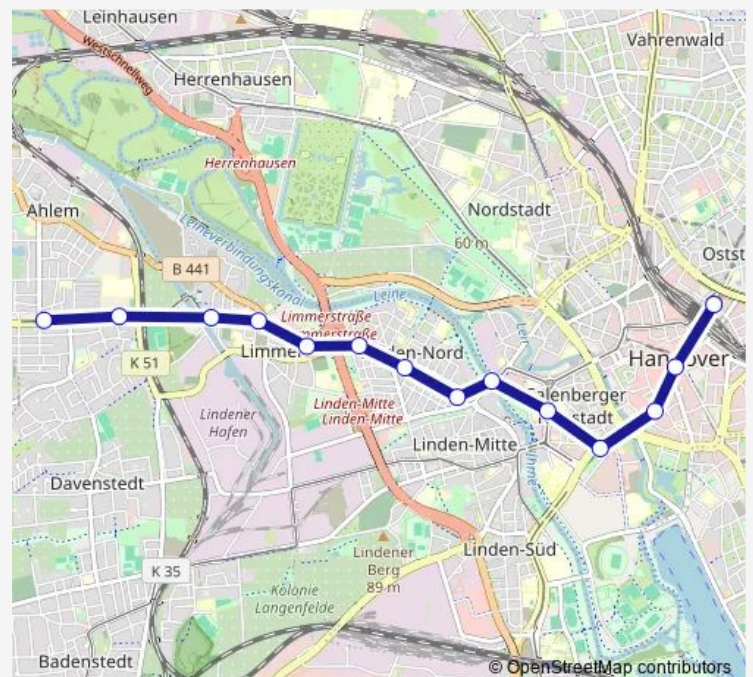

Hannover Harenberger Straße

Hannover Brunnenstraße

Hannover Ehrhartstraße

Hannover Ahlem

Route schedule

Hannover Hauptbahnhof — Hannover Ahlem

Monday —

Tuesday —

Wednesday —

Thursday —

Friday 25:18-02:18⁺¹

Saturday 03:18-02:18⁺¹

Sunday 03:18-04:18

Route info

Direction: Hannover Hauptbahnhof

Stops: 14

Trip Duration: 0 hour 20 min

Direction

Hannover Ahlem — Hannover Hauptbahnhof

14 stops

[Open route schedule](#)

Hannover Ahlem

Hannover Ehrhartstraße

Hannover Brunnenstraße

Route info

Direction: Hannover Ahlem

Stops: 14

Trip Duration: 0 hour 20 min

12 Metro time schedules and route maps are available in an offline PDF at busmaps.com. Use the busmaps.com website to see live bus times, train schedule or subway schedule, and step-by-step directions for all public transit in Hannover