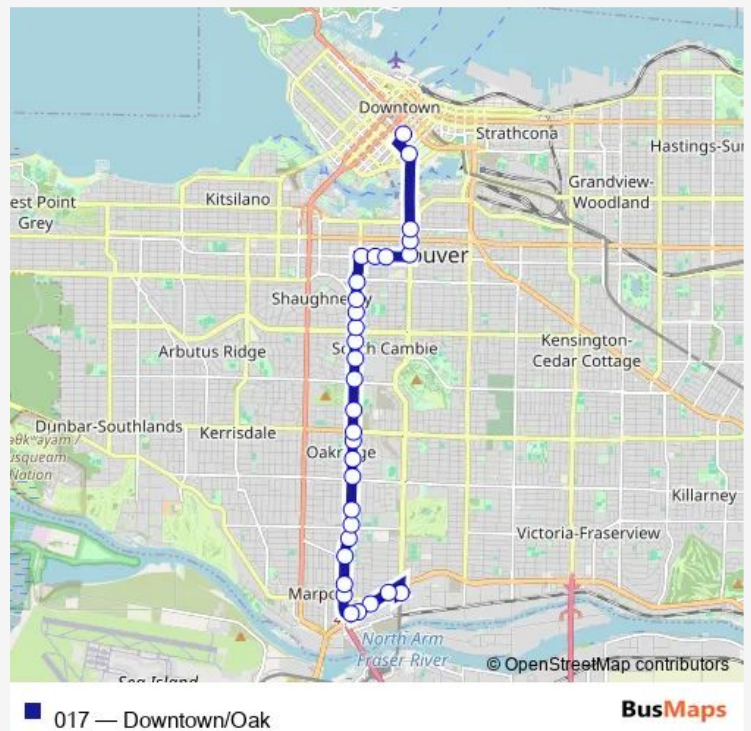

Bus 017 Downtown/Oak

[Go to website](#)

**Direction**  
 Westbound Robson St @ Hamilton St — Marine Drive Station @ Bay 2  
 36 stops  
[Open route schedule](#)

- Westbound Robson St @ Hamilton St
- Northbound Seymour St @ Robson St
- Northbound Seymour St @ Dunsmuir St
- Eastbound W Pender St @ Seymour St
- Eastbound W Pender St @ Hamilton St
- Southbound Cambie St @ W Georgia St
- Southbound Cambie St @ Robson St
- Eastbound Nelson St @ Cambie St
- Southbound Cambie St @ W 7th Ave
- Broadway-City Hall Station @ Bay 3
- Westbound W 12th Ave @ Cambie St
- Westbound W 12th Ave @ Heather St
- Westbound W 12th Ave @ Laurel St
- Southbound Oak St @ W 12 Ave
- Southbound Oak St @ W 16 Ave
- Southbound Oak St @ Douglas Cres
- Southbound Oak St @ Balfour Ave
- Southbound Oak St @ W King Edward Ave
- Southbound Oak St @ Nanton Ave
- Southbound Oak St @ Devonshire Cres
- Southbound Oak St @ W 33 Ave

Route schedule

Westbound Robson St @ Hamilton St — Marine Drive Station @ Bay 2

Monday	—
Tuesday	—
Wednesday	—
Thursday	20:56-01:26 <sup>+1</sup>
Friday	20:56-01:26 <sup>+1</sup>
Saturday	20:53-01:32 <sup>+1</sup>
Sunday	21:03-01:38 <sup>+1</sup>

Route info

Direction: Westbound Robson St @ Hamilton St  
 Stops: 36  
 Trip Duration: 0 hour 45 min

Southbound Oak St @ W 37 Ave

Southbound Oak St @ W 41 Ave

Southbound Oak St @ W 43 Ave

Southbound Oak St @ W 46 Ave

Eastbound SW Marine Dr @ Heather St

Eastbound SW Marine Dr @ Ash St

Marine Drive Station @ Bay 2