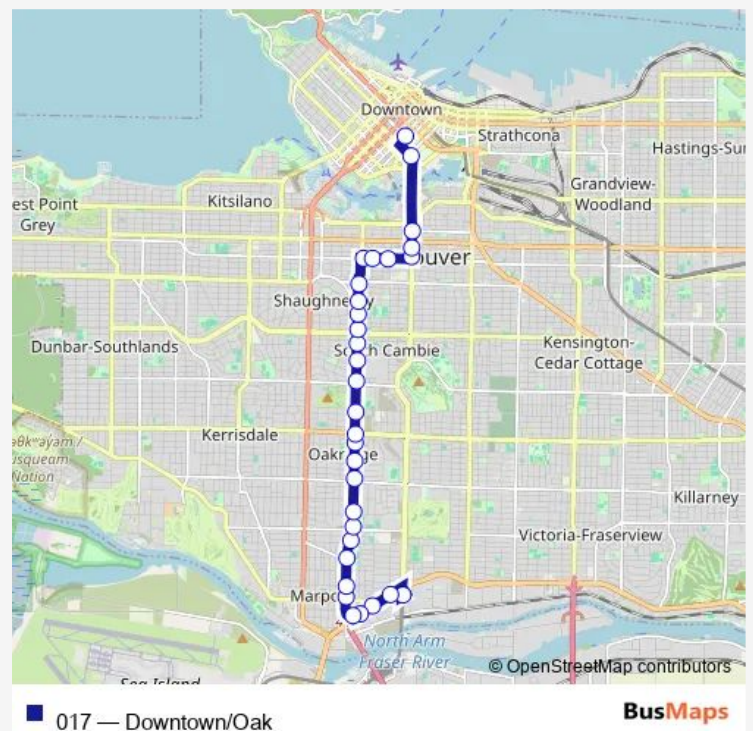

Northbound Oak St @ Devonshire Cres

Northbound Oak St @ W 27 Ave

Northbound Oak St @ W King Edward Ave

Northbound Oak St @ W 22 Ave

Route schedule

Marine Drive Station @ Bay 1 — Westbound Robson St @ Hamilton St

Direction: Marine Drive Station @ Bay 1

Stops: 31

Trip Duration: 0 hour 30 min

Northbound Oak St @ W 20 Ave

Northbound Oak St @ W 17 Ave

Eastbound W 12 Ave @ Oak St

Eastbound W 12th Ave @ Laurel St

Eastbound W 12th Ave @ Heather St

Northbound Cambie St @ W 12 Ave

Broadway-City Hall Station @ Bay 2

Northbound Cambie St @ W 7th Ave

Northbound Smithe St @ Expo Blvd

Westbound Robson St @ Hamilton St

Direction

Westbound Robson St @ Hamilton St — Marine Drive Station @ Bay 2

Monday	—
Tuesday	20:56-01:26 ⁺¹
Wednesday	—
Thursday	20:56-01:26 ⁺¹
Friday	20:56-01:26 ⁺¹
Saturday	20:53-01:32 ⁺¹
Sunday	21:03-01:38 ⁺¹

Route info

Direction: Westbound Robson St @ Hamilton St

Stops: 36

Trip Duration: 0 hour 45 min