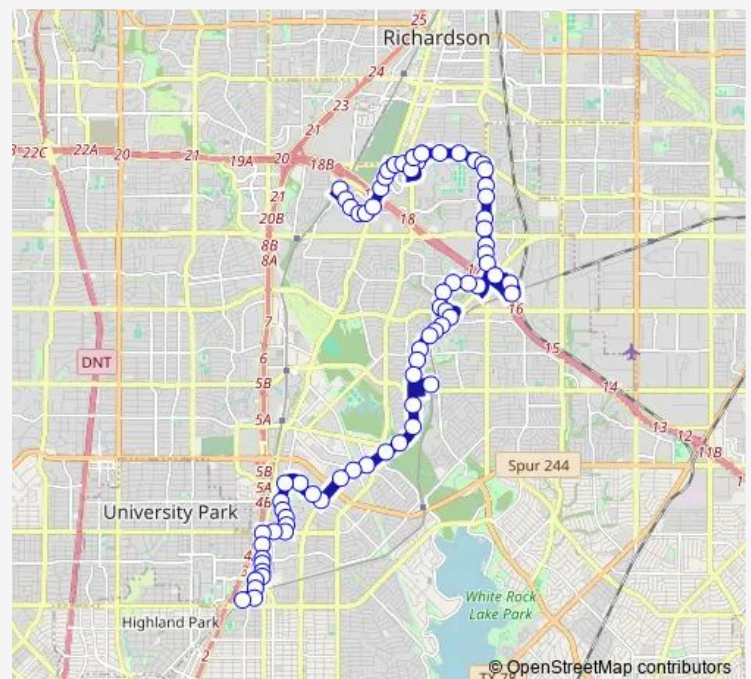

Skillman @ Theater - N - Ns

Skillman @ Eastridge - N - Fs

Skillman @ Larmanda - N - Fs

Skillman @ Merriman - N - Mb

Route schedule

SMU/Mockingbird Station — LBJ / Central Station

Monday 04:00-00:50⁺¹

Tuesday 04:00-00:50⁺¹

Wednesday 04:00-00:50⁺¹

Thursday 04:00-00:50⁺¹

Friday 04:00-00:50⁺¹

Saturday 05:00-01:00⁺¹

Sunday 05:00-01:00⁺¹

Route info

Direction: SMU/Mockingbird Station

Stops: 70

Trip Duration: 0 hour 51 min

017 — Skillman

Skillman @ Merriman - N - Ns

Skillman @ Colfax - N - Mb2

Skillman @ Walnut Hill - N - Mb

Lake Highlands Station

Skillman @ Walnut Hill - N - Fs

Skillman @ Church - N - Mb