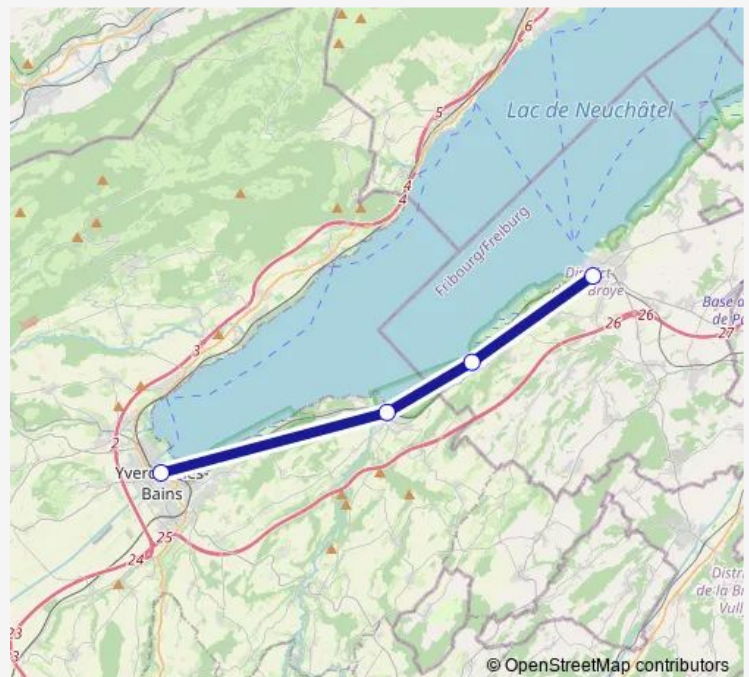

### Direction

Yverdon-les-Bains — Estavayer-le-Lac

4 stops

[Open route schedule](#)

Yverdon-les-Bains

Yvonand

Cheyres

Estavayer-le-Lac

### Route schedule

Yverdon-les-Bains — Estavayer-le-Lac

Monday	00:04-23:34
Tuesday	00:04-23:34
Wednesday	00:04-23:34
Thursday	00:04-23:34
Friday	00:04
Saturday	—
Sunday	21:04-23:34

### Route info

Direction: Yverdon-les-Bains

Stops: 4

Trip Duration: 0 hour 15 min

## Route info

Direction: Yverdon-les-Bains

Stops: 4

Trip Duration: 0 hour 15 min

**Direction**

Estavayer-le-Lac — Yverdon-les-Bains

4 stops

[Open route schedule](#)