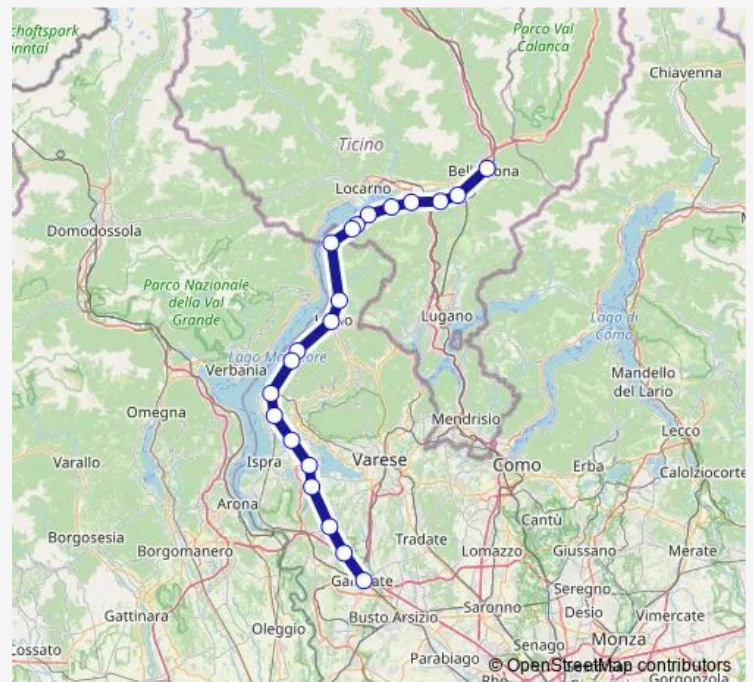

Rail S30 Cadenazzo-Luino-Gallarate

[Go to website](#)

Direction

undefined — undefined

0 stops

[Open route schedule](#)

Route schedule

undefined — undefined

Monday 08:19-20:19

Tuesday 08:19-20:19

Wednesday 08:19-20:19

Thursday 08:19-20:19

Friday 08:19-20:19

Saturday 08:19-20:19

Sunday 08:19-20:19

Route info

Direction:

Stops: 0

Trip Duration: – min

S30 — Cadenazzo-Luino-Gallarate

Direction

Bellinzona — Gallarate

21 stops

[Open route schedule](#)