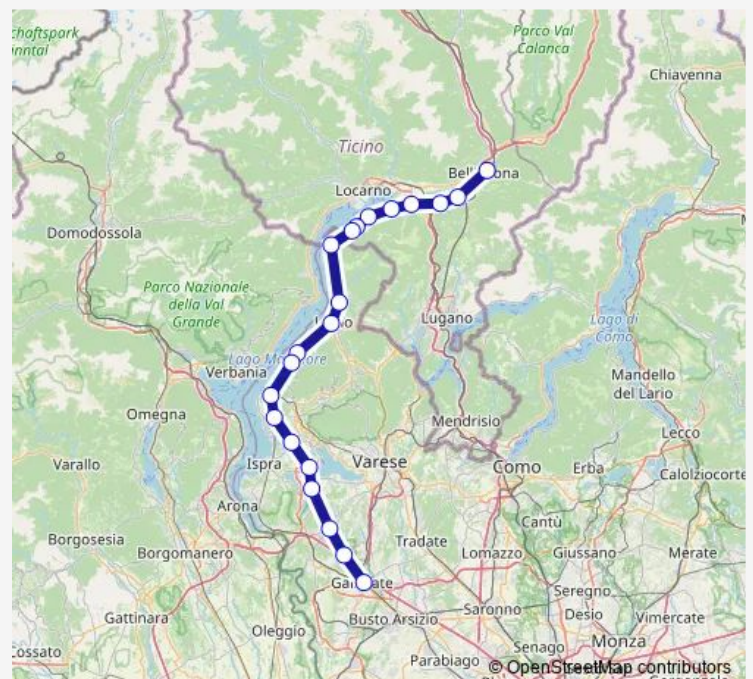

Gallarate — Cadenazzo

Monday 08:19-20:19

Tuesday 08:19-20:19

Wednesday 08:19-20:19

Thursday 08:19-20:19

Friday 08:19-20:19

Saturday 08:19-20:19

Sunday 08:19-20:19

Route info

Direction: Gallarate

Stops: 19

Trip Duration: 1 hour 37 min

Direction

Bellinzona — Gallarate

21 stops

[Open route schedule](#)