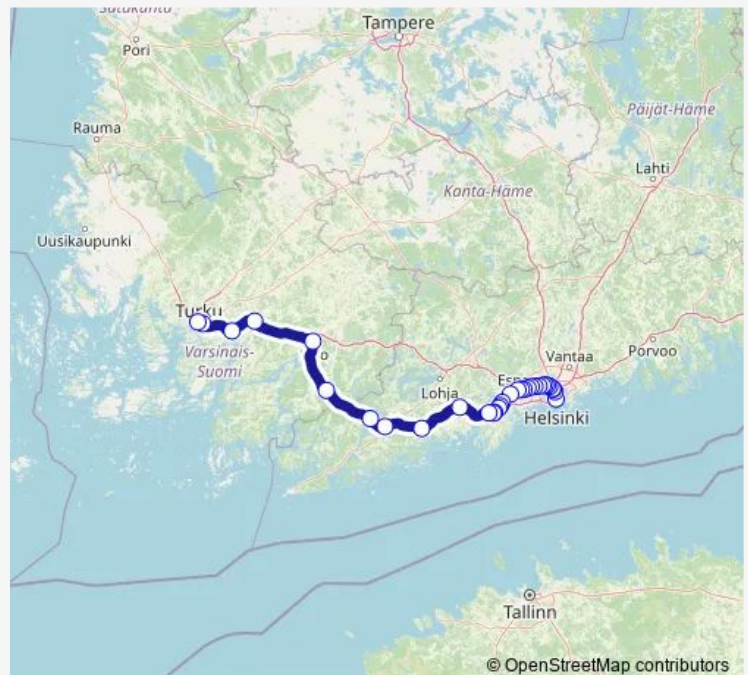

## Long Distance Trains IC 953 Helsinki - Turku

[Go to website](#)**Direction**

undefined — undefined

0 stops

[Open route schedule](#)

## Route schedule

undefined — undefined

Monday	12:35
Tuesday	12:35
Wednesday	12:35
Thursday	12:35
Friday	12:35
Saturday	12:35
Sunday	12:35

## Route info

Direction:

Stops: 0

Trip Duration: – min

■ IC 953 — Helsinki - Turku

**Direction**

undefined — undefined

0 stops

[Open route schedule](#)