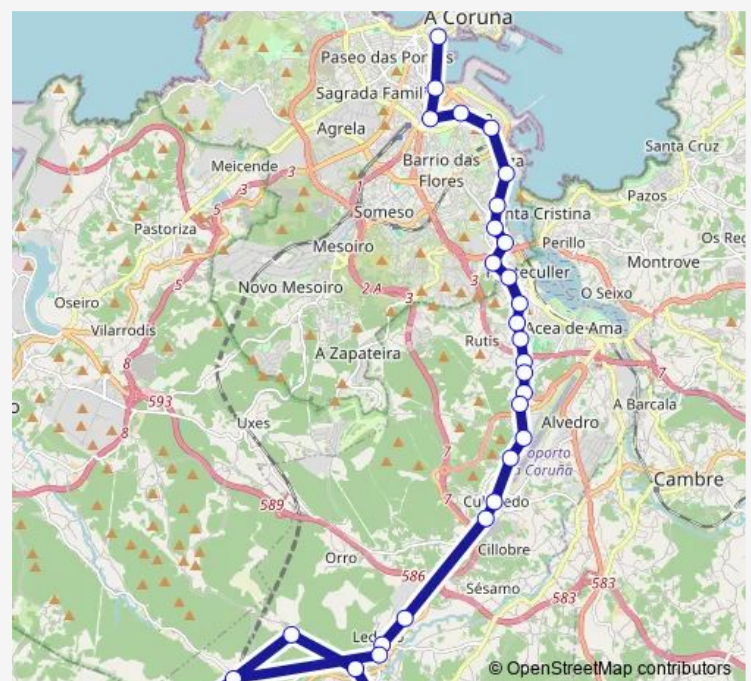

Thursday 09:25-17:25

Friday 09:25-17:25

Saturday —

Sunday —

Route info

Direction: Peiro Canteiro

Stops: 31

Trip Duration: 0 hour 55 min

Alcampo

Ponte Pasaxe

Xesuitas A Coruña

Materno A Coruña

Chuac

Os Castros

A Gaiteira

Costa Palloza