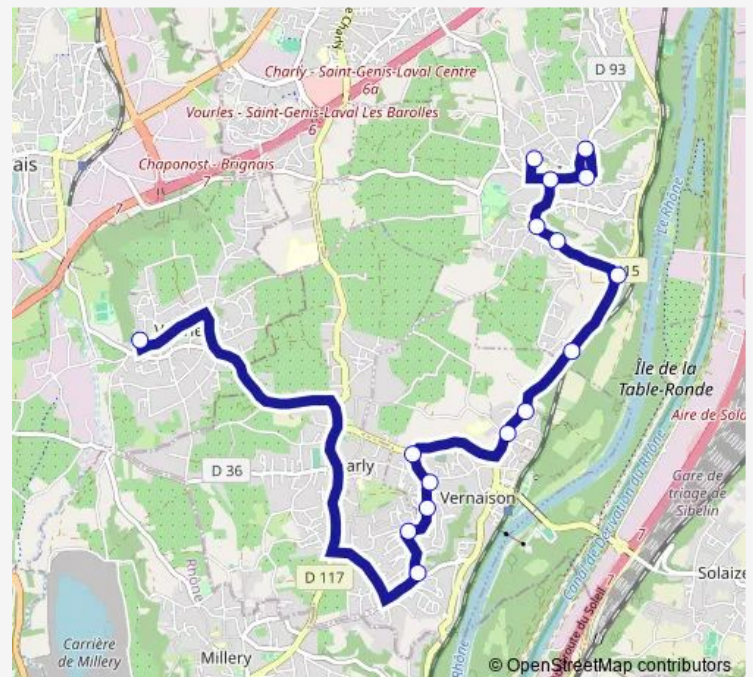

Irigny - LES Selettes

Irigny - ILE Tabard

Irigny - Venieres

Irigny - Dorothee Petit

Irigny - Champvillard

Irigny - Mairie

Irigny - Grange Haute

Vourles - LA Plaine

Route schedule

Vernaison - Place — Vourles - LA Plaine

Monday 06:56

Tuesday 06:56

Wednesday 06:56

Thursday 06:56

Friday 06:56

Saturday —

Sunday —

Route info

Direction: Vernaison - Place

Stops: 20

Trip Duration: 0 hour 44 min

J006

Direction

Vourles - College Louis Querbes — Irigny - College Daisy Martin

Friday 16:50

Saturday —

Sunday —

Route info

Direction: Vourles - College Louis Querbes

Stops: 16

Trip Duration: 0 hour 27 min

Direction