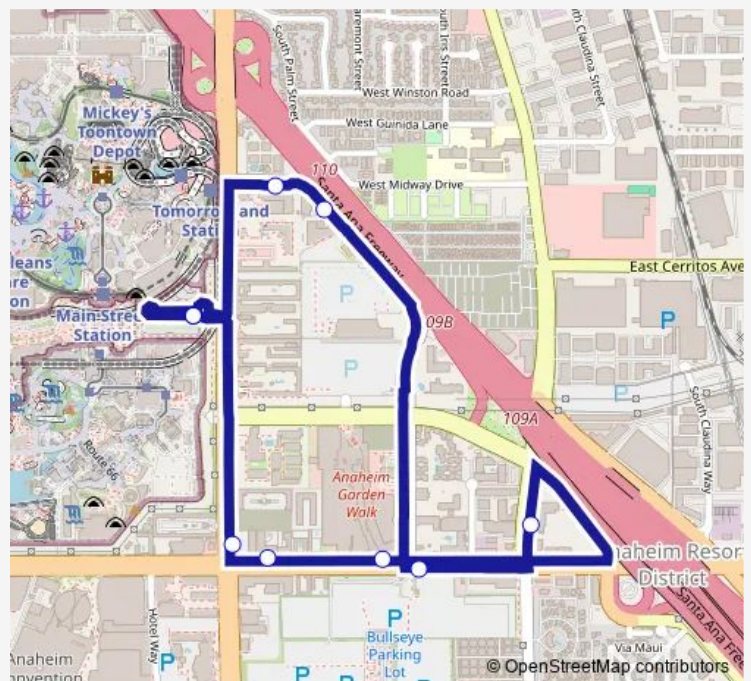

### Route schedule

Disneyland Main Transportation Center - 06 — Disneyland Main Transportation Center - 06

Monday 18:30-00:10<sup>+1</sup>

Tuesday 18:30-00:10<sup>+1</sup>

Wednesday 18:30-00:10<sup>+1</sup>

### Route info

Direction: Disneyland Main Transportation Center - 06

Stops: 9

Trip Duration: 0 hour 20 min

Disney Way — 06 Disney Way Line

**Direction**

Courtyard Anaheim Theme Park — Courtyard Anaheim Theme Park

10 stops

[Open route schedule](#)

Courtyard Anaheim Theme Park

Manchester Duo

Katella &amp; Clementine

Cambria Resort Complex

JW Marriott - Gardenwalk

Wyndham Anaheim

Harbor NB &amp; Convention Way

Harbor NB &amp; Katella

Disneyland Main Transportation Center - 06

Courtyard Anaheim Theme Park