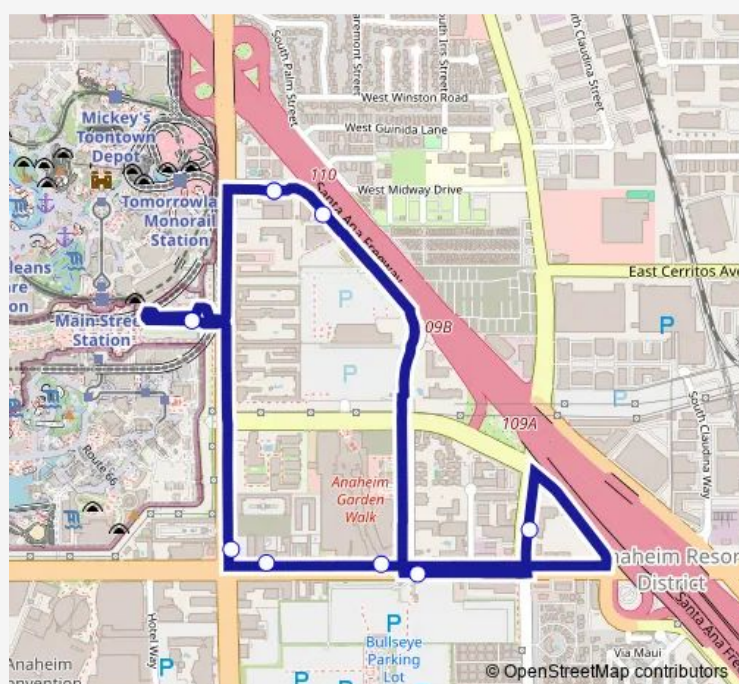

Route schedule

Disneyland Main Transportation Center - 06 — Disneyland Main Transportation Center - 06

Monday 18:30-22:10

Tuesday 18:30-22:10

Wednesday 18:30-22:10

Thursday 18:30-22:10

Friday 18:30-22:10

Saturday 18:30-22:10

Sunday 18:30-22:10

Route info

Direction: Disneyland Main Transportation Center - 06

Stops: 9

Trip Duration: 0 hour 20 min

Disney Way — 06 Disney Way Line

Direction

Courtyard Anaheim Theme Park — Courtyard Anaheim Theme Park

Harbor NB & Katella

Disneyland Main Transportation Center - 06

Courtyard Anaheim Theme Park

Route schedule

Courtyard Anaheim Theme Park — Courtyard Anaheim Theme Park

Monday 06:30-09:30

Tuesday 06:30-09:30

Wednesday 06:30-09:30

Thursday 06:30-09:30

Friday 06:30-09:30

Saturday 06:30-09:30

Sunday 06:30-09:30

Route info

Direction: Courtyard Anaheim Theme Park

Stops: 9

Trip Duration: 0 hour 20 min