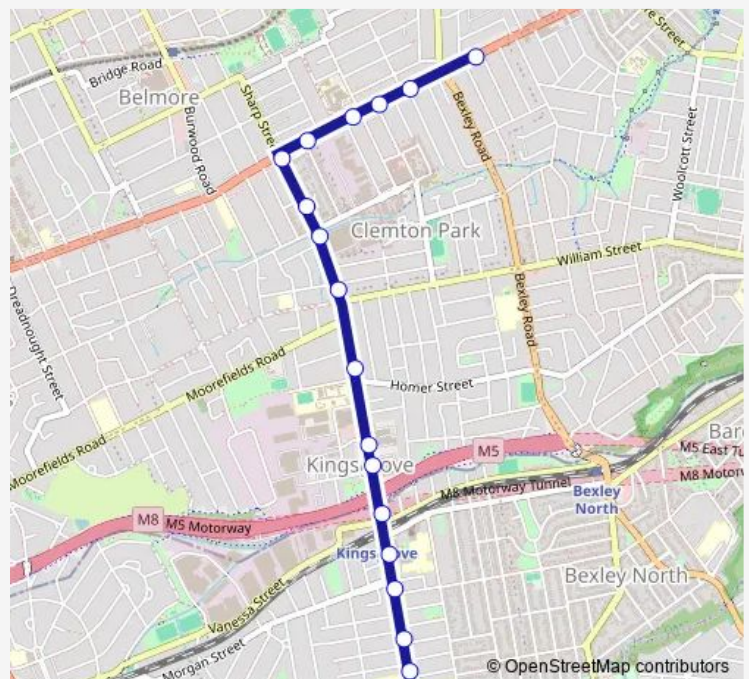

### Direction

Canterbury Rd At Robertson St — Kingsgrove Rd Opp Kingsgrove High School

18 stops

[Open route schedule](#)

- Canterbury Rd At Robertson St
- Canterbury Rd At Viking St
- Canterbury Rd At Troy St
- Canterbury Rd Opp Canterbury Hospital
- Canterbury Rd At Chelmsford Av
- Kingsgrove Rd At Forbes Av
- Kingsgrove Rd At St Jude Cres
- Kingsgrove Rd After Harp St
- Kingsgrove Rd At Turton Av
- Kingsgrove Rd Opp Kingsgrove North High School
- Kingsgrove Rd Opp Omnibus Rd
- Kingsgrove Rd Opp Forrester St
- Kingsgrove Rd At Kingsgrove Av
- Kingsgrove Rd Opp Paterson Av
- Kingsgrove Rd At Edward St
- Kingsgrove Rd At Rodgers Av
- Kingsgrove Rd Opp Kingsgrove Public School
- Kingsgrove Rd Opp Kingsgrove High School

### Route schedule

Canterbury Rd At Robertson St — Kingsgrove Rd Opp Kingsgrove High School

Monday	08:45
Tuesday	08:45
Wednesday	08:45
Thursday	08:45
Friday	08:45
Saturday	—
Sunday	—

### Route info

Direction: Canterbury Rd At Robertson St

Stops: 18

Trip Duration: 0 hour 10 min

643s School Bus time schedules and route maps are available in an offline PDF at [busmaps.com](https://busmaps.com). Use the [busmaps.com](https://busmaps.com) website to see live bus times, train schedule or subway schedule, and step-by-step directions for all public transit in Sydney