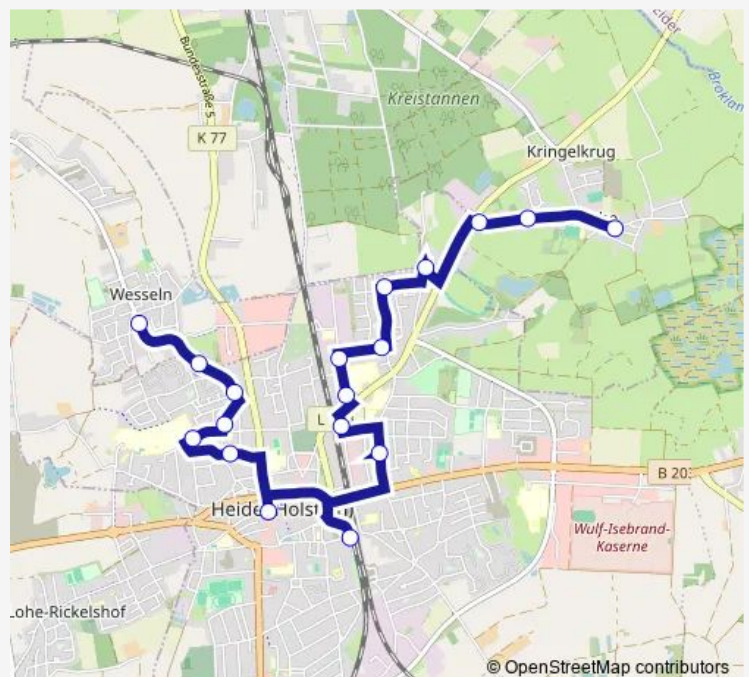

Tuesday 05:29-19:29

Wednesday 05:29-19:29

Thursday 05:29-19:29

Friday 05:29-19:29

Saturday 07:29-19:29

Sunday —

Route info

Direction: Wesseln Wendepplatz

Stops: 17

Trip Duration: 0 hour 26 min

Direction

Wesseln Holstenstraße/Voßwuth — Ostrohe Dorf

18 stops

[Open route schedule](#)

Wesseln Holstenstraße/Voßwuth

Wesseln Holstenstraße

Sunday —

Route info

Direction: Wesseln Holstenstraße/Voßwuth

Stops: 18

Trip Duration: 0 hour 27 min

Direction

Ostrohe Dorf — Wesseln Holstenstraße/Voßwuth

18 stops

Thursday 05:29-18:29

Friday 05:29-18:29

Saturday 06:29-18:29

Sunday —

Route info

Direction: Ostrohe Dorf

Stops: 18

Trip Duration: 0 hour 28 min