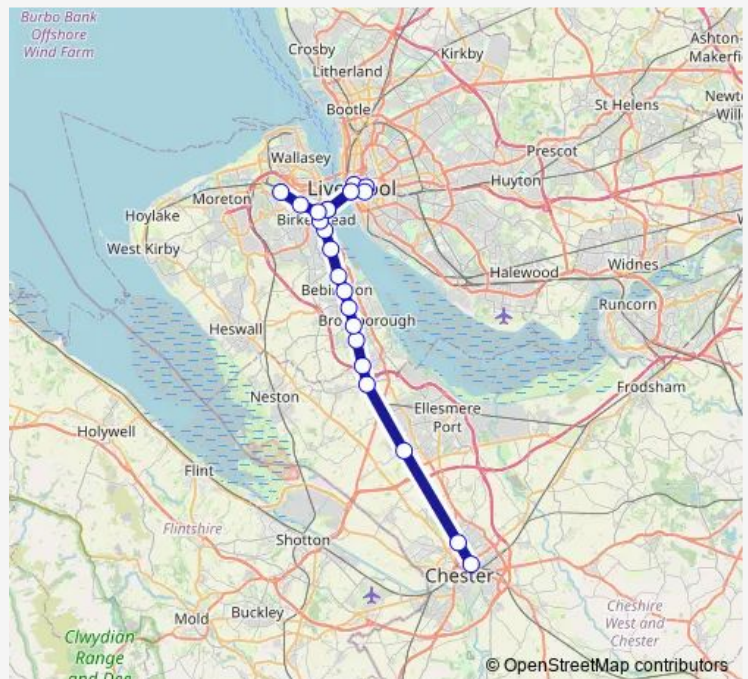

Rock Ferry

Green Lane

Birkenhead Central

Birkenhead Hamilton Square

Liverpool James Street

Moorfields

Liverpool Lime Street

Liverpool Central

Liverpool James Street

Birkenhead Hamilton Square

Conway Park

Route schedule

Chester — Birkenhead North

Monday 08:07

Tuesday 08:07

Wednesday 08:07

Thursday 08:07

Friday 08:07

Saturday —

Sunday —

Route info

Direction: Chester

Stops: 23

Trip Duration: 0 hour 58 min

■ Me: Ctr->Bkn — ME train service from CTR to Bkn

Birkenhead Park

Birkenhead North

Me:Ctr->Bkn Rail time schedules and route maps are available in an offline PDF at busmaps.com. Use the busmaps.com website to see live bus times, train schedule or subway schedule, and step-by-step directions for all public transit in Liverpool