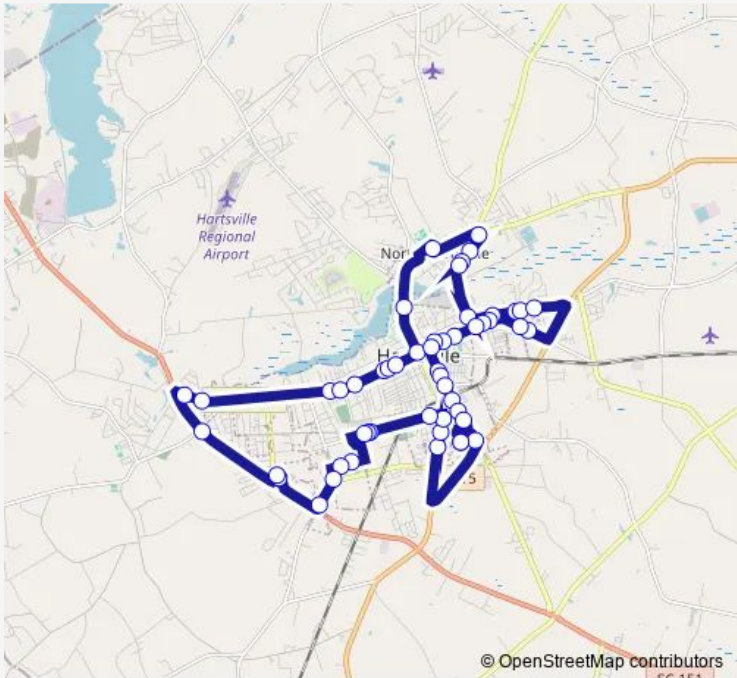

## Bus HART Hartsville

[Go to website](#)

**Direction**  
 Walmart Hartsville Start — Walmart Hartsville Start  
 52 stops  
[Open route schedule](#)

- Walmart Hartsville Start
- Care South Carolina
- South Park (Housing Authority)
- Hartsville Crossing
- Shoneys
- W. Washington St & S. 6th St
- Middletown Apartments
- Hartsville High School
- Palmetto Apartments
- Byerly Park
- Neptune Island
- Neptune Island Waterpark
- Fourteenth & W. Bobo Newsom Hwy
- Carolina Pines Medical Center
- Carolina Pines Medical Center 2
- Vocational Rehabilitation
- Cvs
- Morningside
- Dollar General W. Carolina Ave
- Bi Lo
- Ruth's Drive In

Route schedule  
 Walmart Hartsville Start — Walmart Hartsville Start

Monday	08:00-15:00
Tuesday	08:00-15:00
Wednesday	08:00-15:00
Thursday	08:00-15:00
Friday	08:00-15:00
Saturday	—
Sunday	—

Route info  
 Direction: Walmart Hartsville Start  
 Stops: 52  
 Trip Duration: 0 hour 47 min

Walmart Hartsville Start — Walmart Hartsville Start

52 stops

[Open route schedule](#)

Walmart Hartsville Start

Care South Carolina

South Park (Housing Authority)

Hartsville Crossing

Shoneys

## Route info

Direction: Walmart Hartsville Start

Stops: 52

Trip Duration: 0 hour 47 min

Hartsville Hotel

IGA N. 5th St

Markette Patrick Hwy

B St