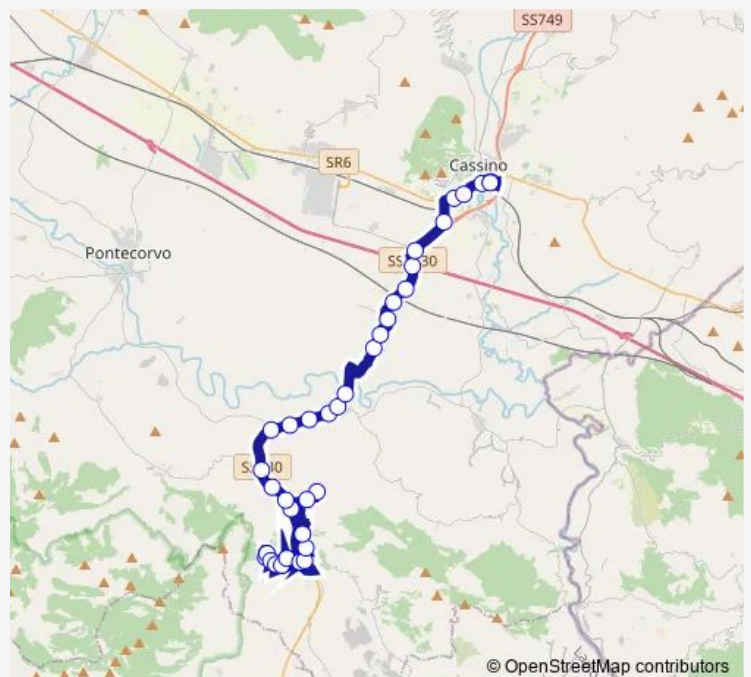

Direction

Castelnuovo Parano | Casali # f4437 — Cassino | Viale Garigliano Via Volturno # f4412

42 stops

[Open route schedule](#)

Castelnuovo Parano | Casali # f4437

Castelnuovo Parano | Terra-Pimpinelli # f4438

Ausonia | Via Vigne # f4387

Ausonia | Via Selvacava Via Orfanotrofio # f4442

Ausonia | Cimitero # f4443

Ausonia | Via Selvacara Str. Cerquelle # f4444

Ausonia | Via Selvacara Via Margherita # f4445

Ausonia | Piazza Piccolino # f4446

Ausonia | Via Umberto # f4447

Ausonia | Selvacara # f4448

Ausonia | Via Umberto # f4449

Ausonia | Piazza Piccolino # f4450

Ausonia | Via Selvacara Via Margherita # f4458

Ausonia | Via Selvacara Str. Cerquelle # f4459

Ausonia | Cimitero # f4460

Ausonia | Via Selvacava Via Orfanotrofio # f4461

Ausonia | Via Selvacava Vico Bellini # f4462

Ausonia | Via Dante # f4386

Ausonia | Via Vigne # f4387

Castelnuovo Parano | Via Ausonia Via Coreno # f4388

Castelnuovo Parano | Sant'Antonio # f4389

Route schedule

Castelnuovo Parano | Casali # f4437 — Cassino | Viale Garigliano Via Volturno # f4412

Monday	—
Tuesday	—
Wednesday	—
Thursday	—
Friday	—
Saturday	05:00-12:45
Sunday	—

Route info

Direction: Castelnuovo Parano | Casali # f4437

Stops: 42

Trip Duration: 1 hour 0 min

Castelnuovo Parano - Cassino # Cs4d