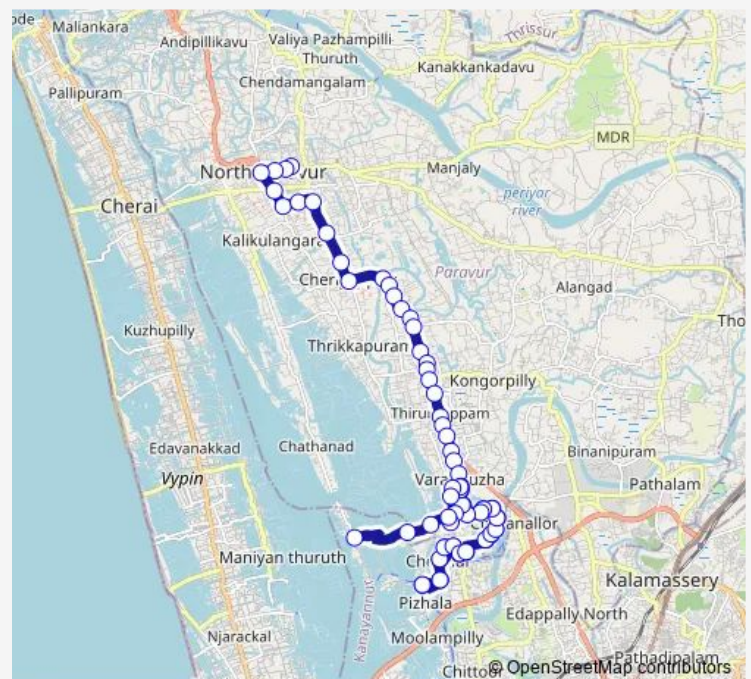

### Route info

Direction: North Paravur

Stops: 72

Trip Duration: 1 hour 15 min

North Paravur ↔ Kadamakkudy (via Pizhalakadavu)

Mesthiripadi

Thirumuppam

Sheddupadi