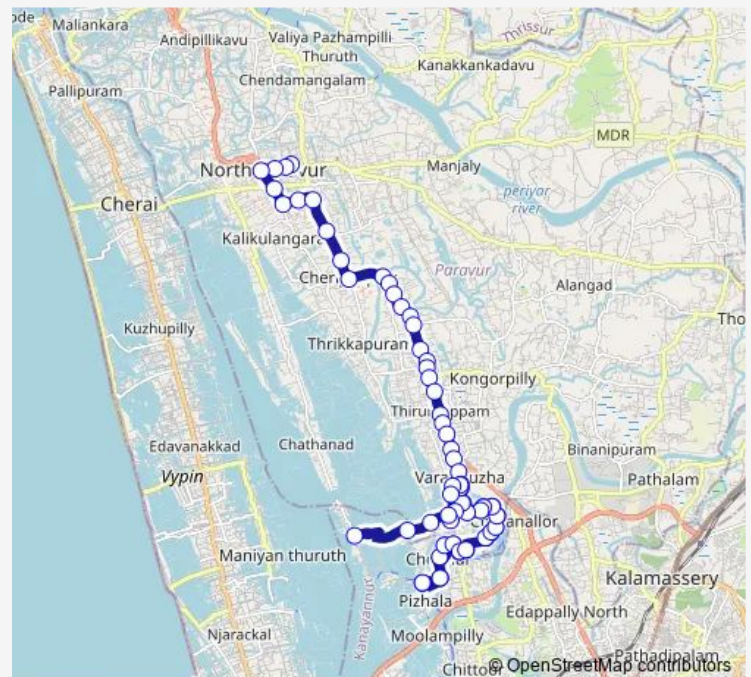

Thursday 06:00

Friday 06:00

Saturday 06:00

Sunday 06:00

Route info

Direction: North Paravur

Stops: 72

Trip Duration: 1 hour 15 min

Saturday 06:00

Sunday 06:00

Route info

Direction: Kadamakkudy

Stops: 71

Trip Duration: 1 hour 15 min

Chennur

Chennur