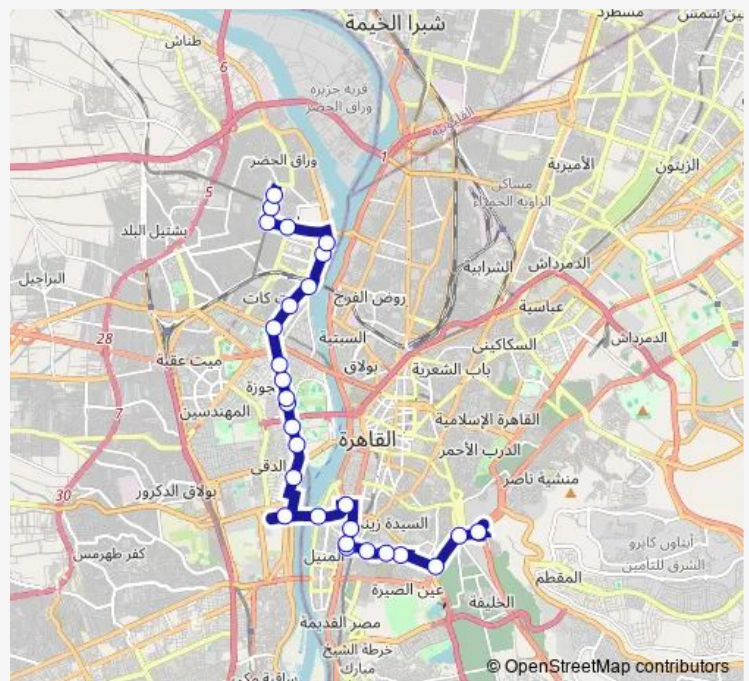

Al Agouza Hospital

Al Baloun Theatre (Al Agouza)

Kit Kat Square

Kit Kat District

Route schedule

Salah Al Din Citadel (Salah Salem) — Al Warraq Central Hospital

Monday 10:00

Tuesday 10:00

Wednesday 10:00

Thursday 10:00

Friday 10:00

Saturday 10:00

Sunday 10:00

Route info

Direction: Salah Al Din Citadel (Salah Salem)

Stops: 28

Trip Duration: 1 hour 9 min

■ CTA 86-1135 — Abageyah - Warraq Al Arab (Cima)

Imbaba Police Station

Hearing and Speech Institute (Imbaba)

Imbaba Fevers Hospital

Al Wehda (Imbaba)

Al Bohi (Imbaba)

Al Noor Al Mohammady (Imbaba)

Monday 10:00

Tuesday 10:00

Wednesday 10:00

Thursday 10:00

Friday 10:00

Saturday 10:00

Sunday 10:00

Route info