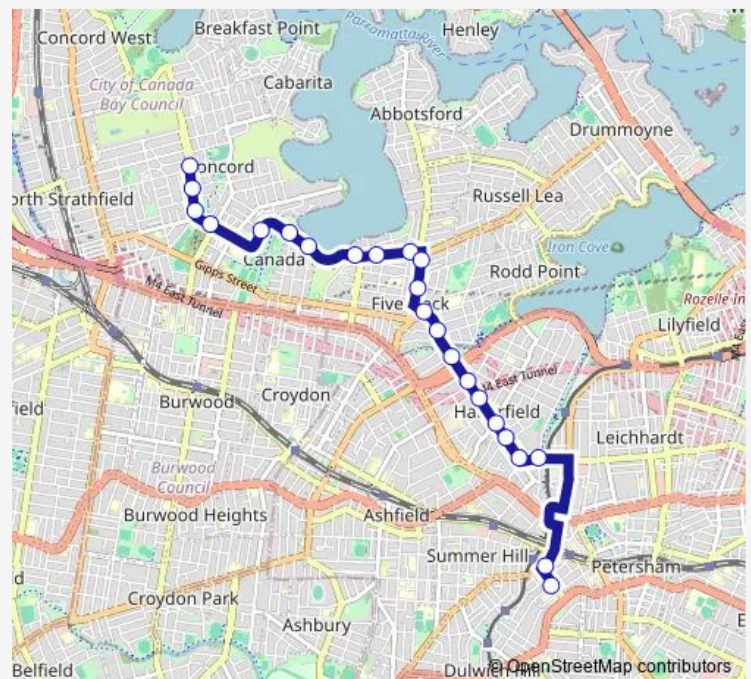

Ramsay St Before Marion St

### Route schedule

Concord Shops, Majors Bay Rd — Christian Brothers' High School, Denison Rd

Monday 07:35

Tuesday 07:35

Wednesday 07:35

Thursday 07:35

Friday —

Saturday —

### Route info

Direction: Concord Shops, Majors Bay Rd

Stops: 23

Trip Duration: 0 hour 30 min

615s — Christian Bros Lewisham to Concord Shops

Marion Light Rail, Marion St

Old Canterbury Rd Before Toothill St