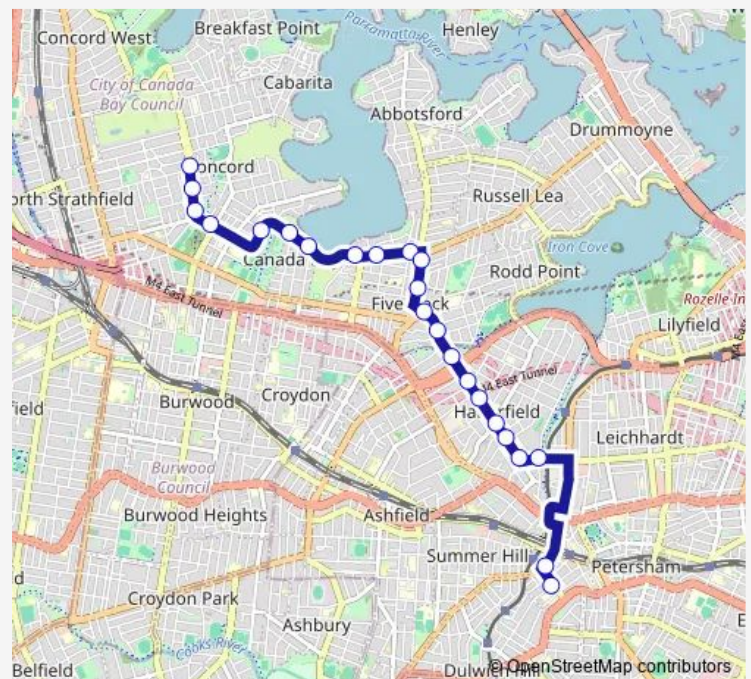

Haberfield Shops, Ramsay St

Ramsay St At O'Connor St

Ramsay St Before Marion St

Route schedule

Concord Shops, Majors Bay Rd — Christian Brothers' High School, Denison Rd

Monday 07:35

Tuesday 07:35

Wednesday 07:35

Thursday 07:35

Friday 07:35

Saturday —

Sunday —

Route info

Direction: Concord Shops, Majors Bay Rd

Stops: 23

Trip Duration: 0 hour 30 min

615s — Christian Bros Lewisham to Concord Shops

Marion Light Rail, Marion St

Old Canterbury Rd Before Toothill St

Christian Brothers' High School, Denison Rd

Direction

Christian Brothers' High School, Denison Rd — Concord Shops, Majors Bay Rd

23 stops

[Open route schedule](#)

Christian Brothers' High School, Denison Rd

Old Canterbury Rd At Hudson St

Lambert Park, Marion St

Marion St Opp Marion Light Rail

Ramsay St Opp Marion St

Ramsay St Before O'Connor St