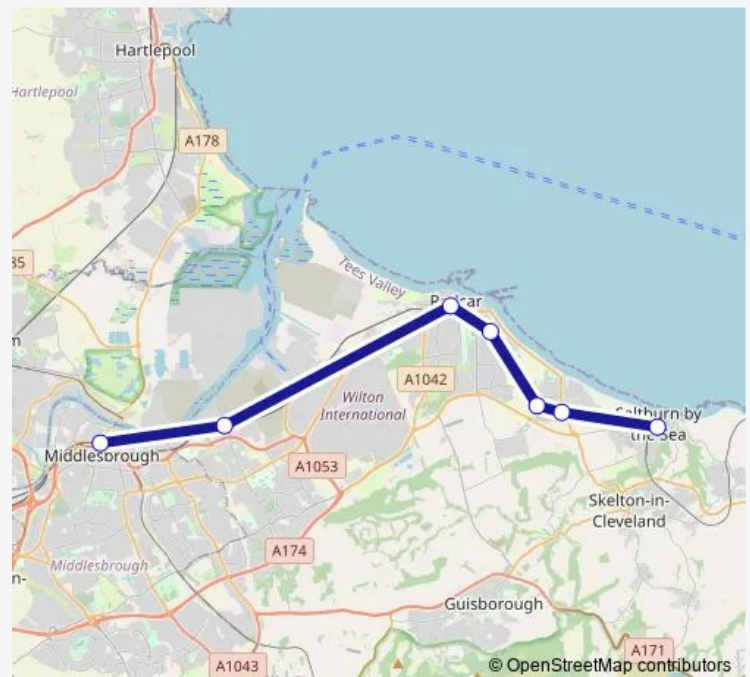

## Rail Nt:Mbr->Slb NT train service from MBR to Slb

[Go to website](#)

### Direction

Middlesbrough — Saltburn

7 stops

[Open route schedule](#)

Middlesbrough

South Bank

Redcar Central

Redcar East

### Route schedule

Middlesbrough — Saltburn

Monday	06:25
Tuesday	06:25
Wednesday	06:25
Thursday	06:25
Friday	06:25
Saturday	06:25
Sunday	08:45

### Route info

Direction: Middlesbrough

Stops: 7

Trip Duration: 0 hour 26 min

■ Nt:Mbr->Slb — NT train service from MBR to Slb

Nt:Mbr->Slb Rail time schedules and route maps are available in an offline PDF at [busmaps.com](https://busmaps.com). Use the [busmaps.com](https://busmaps.com) website to see live bus times, train schedule or subway schedule, and step-by-step directions for all public transit in South Bank