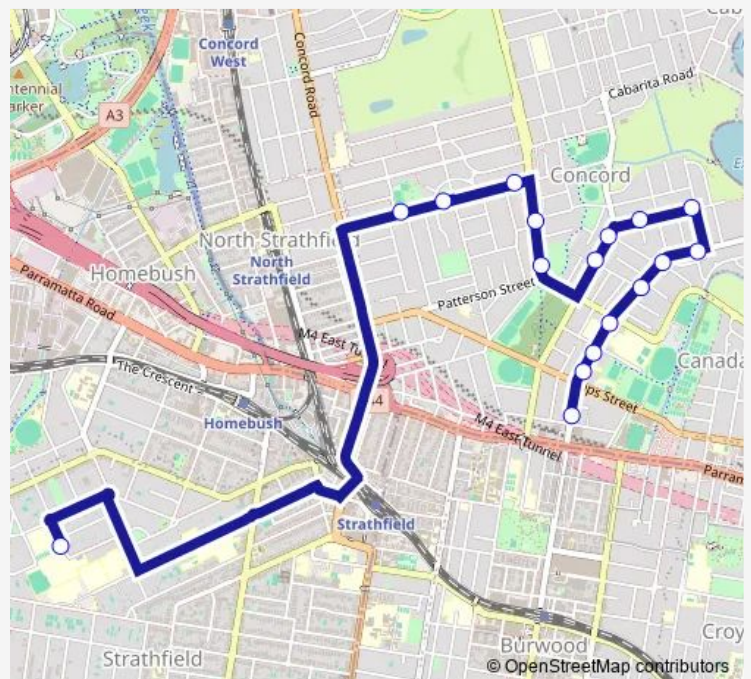

Central Park, Wellbank St

Concord Library, Wellbank St

Concord Shops, Wellbank St

Majors Bay Rd At Gallipoli St

Rothwell Park, Majors Bay Rd

Broughton St At Richards Pl

Broughton St Opp La Mascotte Av

Zoeller St Opp Lindfield Av

Zoeller St At Salt St

Burwood Rd At Ward St

Burwood Rd At Edith Av

Burwood Rd Opp Wallace St

Burwood Rd At Crane St

Burwood Rd At Stanley St

Concord Private Hospital, Burwood Rd

Burwood Rd Before Burton St

Route schedule

St Patrick's College, Francis St, Stand E — Burwood Rd Before Burton St

Monday	15:40
Tuesday	15:40
Wednesday	15:40
Thursday	15:40
Friday	—
Saturday	—
Sunday	—

Route info

Direction: St Patrick's College, Francis St, Stand E

Stops: 17

Trip Duration: 0 hour 26 min

585s School Bus time schedules and route maps are available in an offline PDF at busmaps.com. Use the busmaps.com website to see live bus times, train schedule or subway schedule, and step-by-step directions for all public transit in Sydney