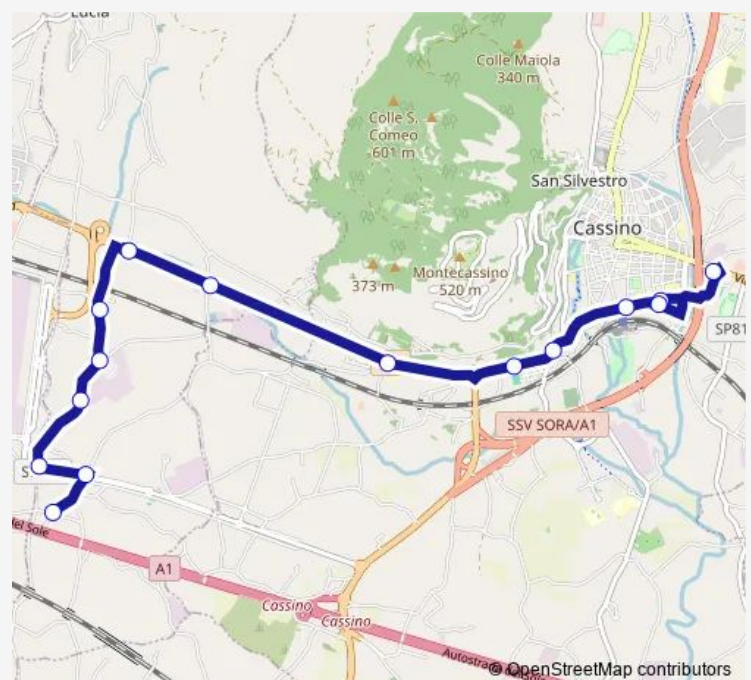

Cassino | Viale Garigliano Via Volturno # f4412

Cassino Sud via De Nicola # f4440

Route schedule

Villa S. Lucia | Piumarola # f8035 — Cassino Sud via De Nicola # f4440

Monday 11:20-14:55

Tuesday 11:20-14:55

Wednesday 11:20-14:55

Thursday 11:20-14:55

Friday 11:20-14:55

Saturday —

Sunday —

Route info

Direction: Villa S. Lucia | Piumarola # f8035

Stops: 15

Trip Duration: 0 hour 21 min

Piumarola - Cassino # Cs928d

Bus time schedules and route maps are available in an offline PDF at busmaps.com. Use the busmaps.com website to see live bus times, train schedule or subway schedule, and step-by-step directions for all public transit in Cassino