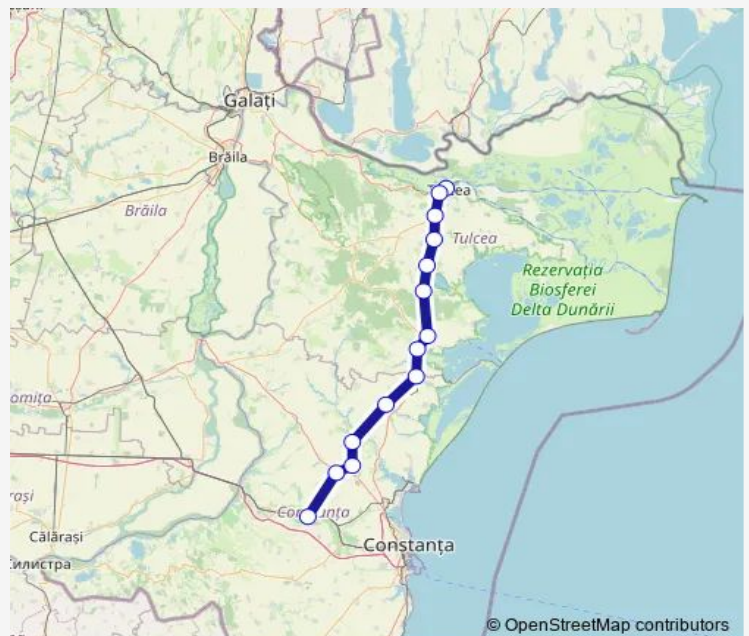

Rail R: Tulcea Oraş - Medgidia R: Tulcea Oraş - Tulcea Mărfuri - Cataloi Hm. - Mihail Kogălniceanu h. - Zebil h. - Babadag - Ceamurlia de Jos h. - Baia Dobrogea - Mihai Viteazu Hm. - Cogealac - Târgușor Dobrogea Hm. - Ram. M.K.P. Aj. M. - Nicolae Bălcescu - Medgidia

[Go to website](#)

Direction

Tulcea Oraş — Medgidia

14 stops

[Open route schedule](#)

Tulcea Oraş

Tulcea Mărfuri

Cataloi Hm.

Mihail Kogălniceanu h.

Zebil h.

Babadag

Ceamurlia de Jos h.

Baia Dobrogea

Mihai Viteazu Hm.

Cogealac

Târgușor Dobrogea Hm.

Ram. M.K.P. Aj. M.

Nicolae Bălcescu

Medgidia

Route schedule

Tulcea Oraş — Medgidia

Monday 05:14-17:24

Tuesday 05:14-17:24

Wednesday 05:14-17:24

Thursday 05:14-17:24

Friday 05:14-17:24

Saturday 05:14-17:24

Sunday 05:14-17:24

Route info

Direction: Tulcea Oraş

Stops: 14

Trip Duration: 2 hour 58 min