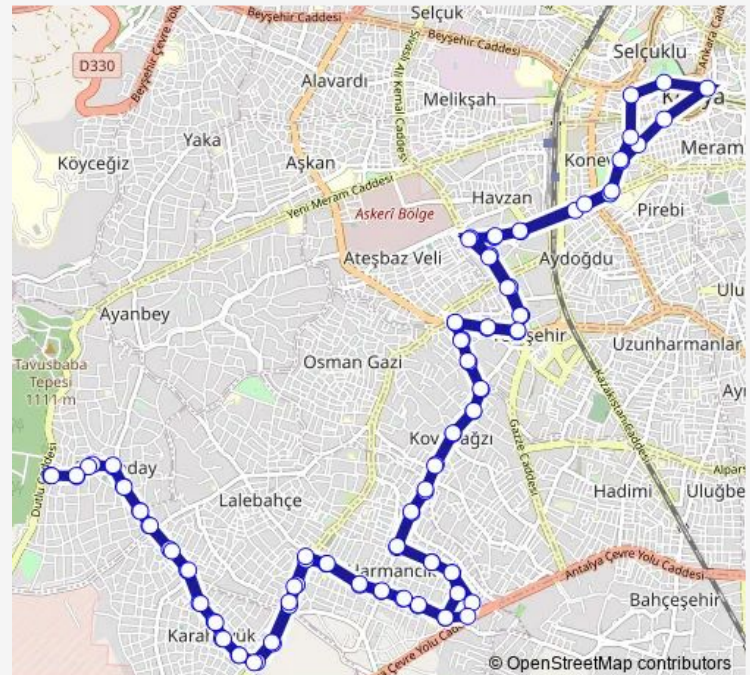

### Route schedule

Meram SON Durak — Meram SON Durak

Monday

—

Tuesday

—

Wednesday

—

### Route info

Direction: Meram SON Durak

Stops: 103

Trip Duration: 1 hour 15 min

■ 11-A — Karahüyük Harmancik - Karahüyük Harmancik

BusMaps

Kozan

Şensesli