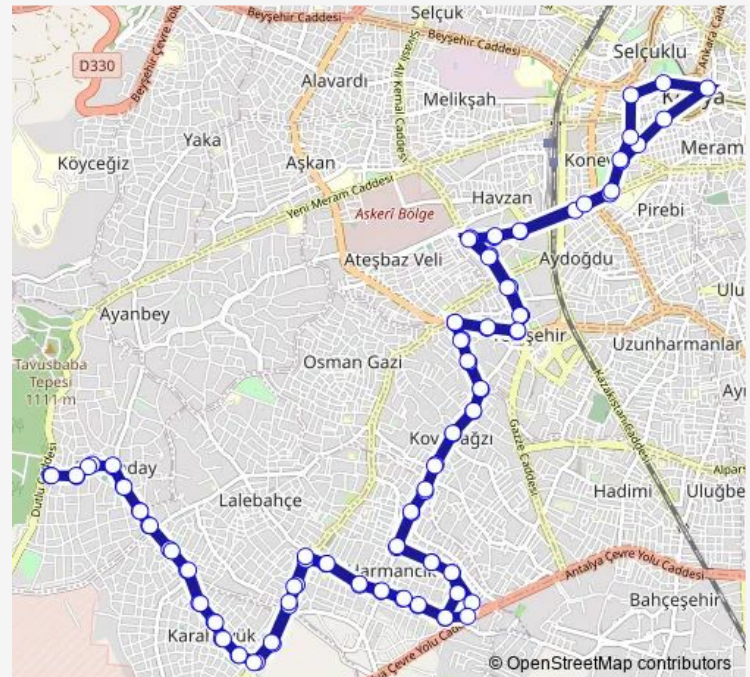

18:30-24:00

Sunday

07:00-23:35

Route info

Direction: Meram SON Durak

Stops: 103

Trip Duration: 0 hour 56 min

11-A — Karahüyük Harmancik - Karahüyük Harmancik