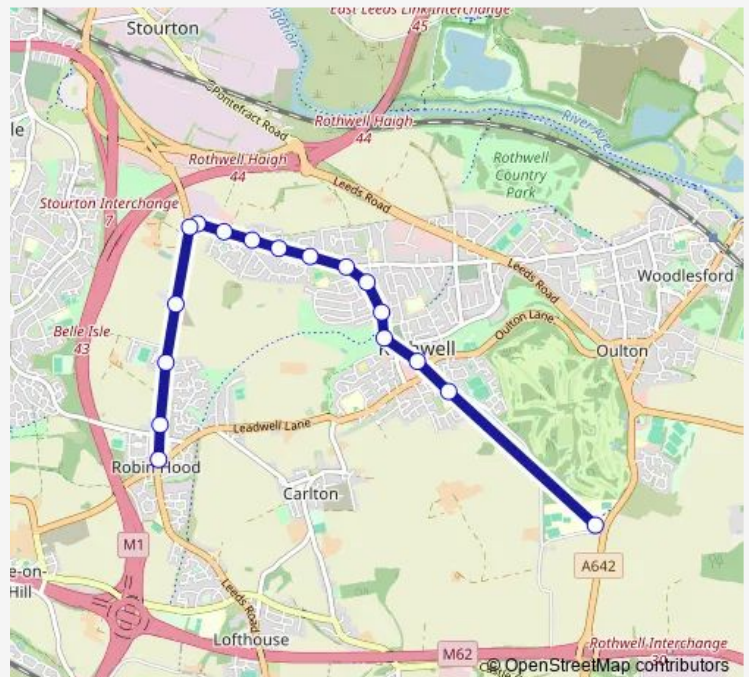

### Direction

Royds School — Halfway House

17 stops

[Open route schedule](#)

- Royds School
- Royds Lane
- Commercial Street
- Holy Trinity Church
- Pasture View Road
- Knightscroft Avenue
- Spibey Lane
- Haigh Side Drive
- Haigh Avenue
- Low Shops Lane
- St George's Park
- Jaw Bones
- Wood Lane End
- Glebe Farm
- Castlefields
- Sharp Lane
- Halfway House

### Route schedule

Royds School — Halfway House

Monday	14:50
Tuesday	14:50
Wednesday	14:50
Thursday	14:50
Friday	14:50
Saturday	—
Sunday	—

### Route info

Direction: Royds School

Stops: 17

Trip Duration: 0 hour 15 min

R7 — Robin Hood Halfway House - Royds School

**Direction**

Halfway House — Royds School

19 stops

[Open route schedule](#)

Halfway House

Sharp Lane

Castlefields

Middleton Lane

Glebe Farm

Haigh Beck

Jaw Bones