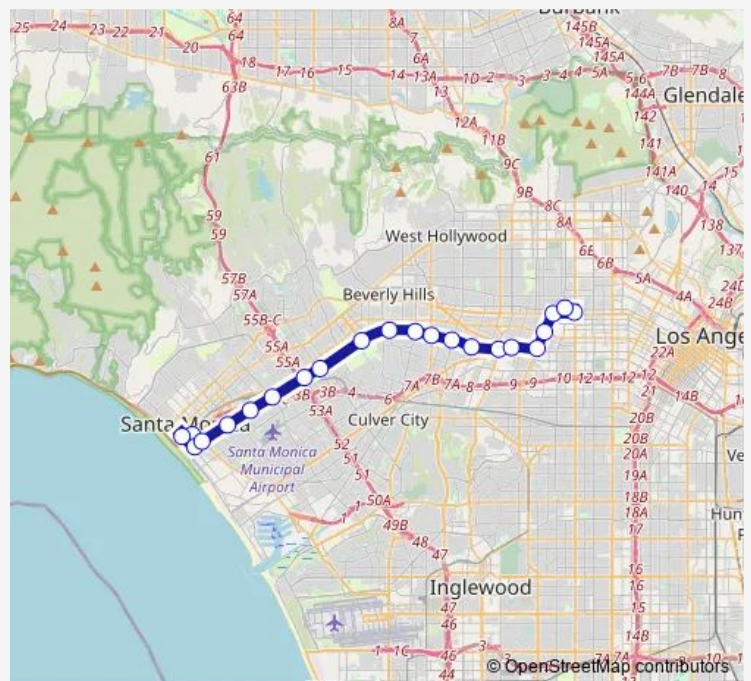

Bus R7 Pico Blvd Rapid

[Go to website](#)

Direction

Metro Layover Zone NB & 6TH St — 7TH SB & Olympic Blvd Ns

24 stops

[Open route schedule](#)

Metro Layover Zone NB & 6TH St

Wilshire WB & Western FS (Wilshire/Western Sta)

Thursday 05:59-18:04

Friday 05:59-18:04

Saturday —

Sunday —

Route info

Direction: Metro Layover Zone NB & 6TH St

Stops: 24

Trip Duration: 1 hour 5 min

R7 — Pico Blvd Rapid

Santa Monica EB & 4TH Fs

Santa Monica EB & 6TH Ns

7TH SB & Olympic Blvd Ns

Direction

7TH SB & Olympic Blvd Ns — Metro Layover Zone NB & 6TH St

22 stops

[Open route schedule](#)

Monday 06:40-18:50

Tuesday 06:40-18:50

Wednesday 06:40-18:50

Thursday 06:40-18:50

Friday 06:40-18:50

Saturday —

Sunday —

Route info