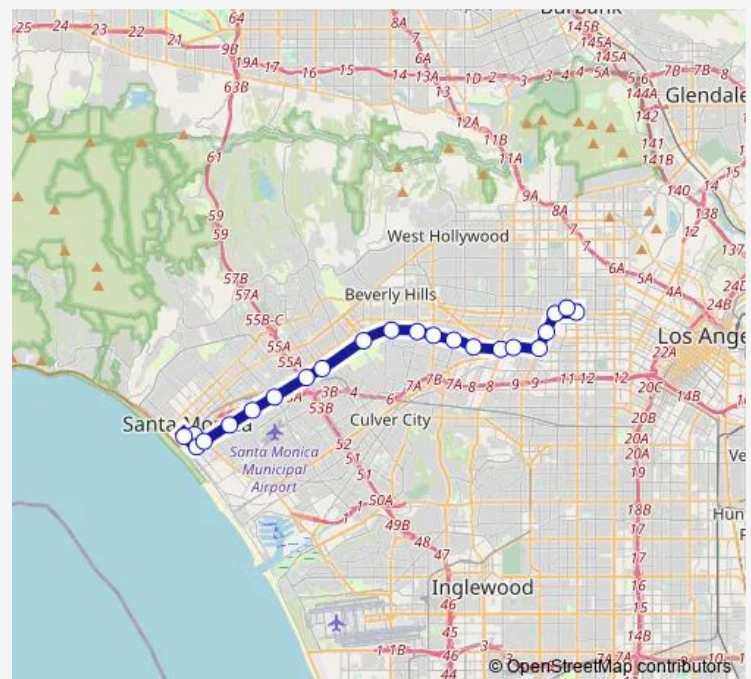

Bus R7 Pico Blvd Rapid

[Go to website](#)

Direction

Metro Layover Zone NB & 6TH St — 7TH SB & Olympic Blvd Ns

24 stops

[Open route schedule](#)

Metro Layover Zone NB & 6TH St

Wilshire WB & Western FS (Wilshire/Western Sta)

Thursday 05:59-18:04

Friday 05:59-18:04

Saturday —

Sunday —

Route info

Direction: Metro Layover Zone NB & 6TH St

Stops: 24

Trip Duration: 1 hour 5 min

R7 — Pico Blvd Rapid

Santa Monica EB & 4TH Fs

Santa Monica EB & 6TH Ns

7TH SB & Olympic Blvd Ns

Direction

7TH SB & Olympic Blvd Ns — Metro Layover Zone NB & 6TH St

22 stops

[Open route schedule](#)

Monday 06:40-18:50

Tuesday 06:40-18:50

Wednesday 06:40-18:50

Thursday 06:40-18:50

Friday 06:40-18:50

Saturday —

Sunday —

Route info