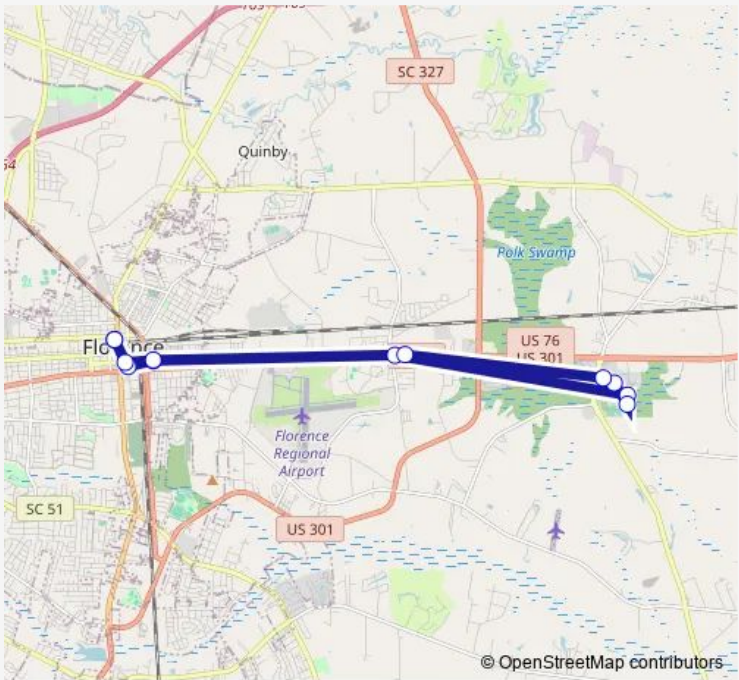

Bus R7 Florence Route 7

[Go to website](#)

Direction
 Florence Transit Center — Marion County Schools District Office
 10 stops
[Open route schedule](#)

- Florence Transit Center
- FMU Performing Arts Center (inbound)
- E. Cheves St Mcleod (outbound)
- E. Palmetto St Food Lion (outbound)
- Allston Housing Office Complex
- Forest Villas Apts
- The Grille
- Founders Hall
- Shell S. Main & W. Liberty St (inbound)
- Marion County Schools District Office

Route schedule
 Florence Transit Center — Marion County Schools District Office

| | |
|-----------|-------|
| Monday | 17:00 |
| Tuesday | 17:00 |
| Wednesday | 17:00 |
| Thursday | 17:00 |
| Friday | 17:00 |
| Saturday | — |
| Sunday | — |

Route info
 Direction: Florence Transit Center
 Stops: 10
 Trip Duration: 1 hour 0 min

Direction

Florence Transit Center — Florence Transit Center

12 stops

[Open route schedule](#)

Florence Transit Center

FMU Performing Arts Center (outbound)

Route info

Direction: Marion County Schools District Office

Stops: 10

Trip Duration: 0 hour 50 min

R7 Bus time schedules and route maps are available in an offline PDF at busmaps.com. Use the busmaps.com website to see live bus times, train schedule or subway schedule, and step-by-step directions for all public transit in Florence