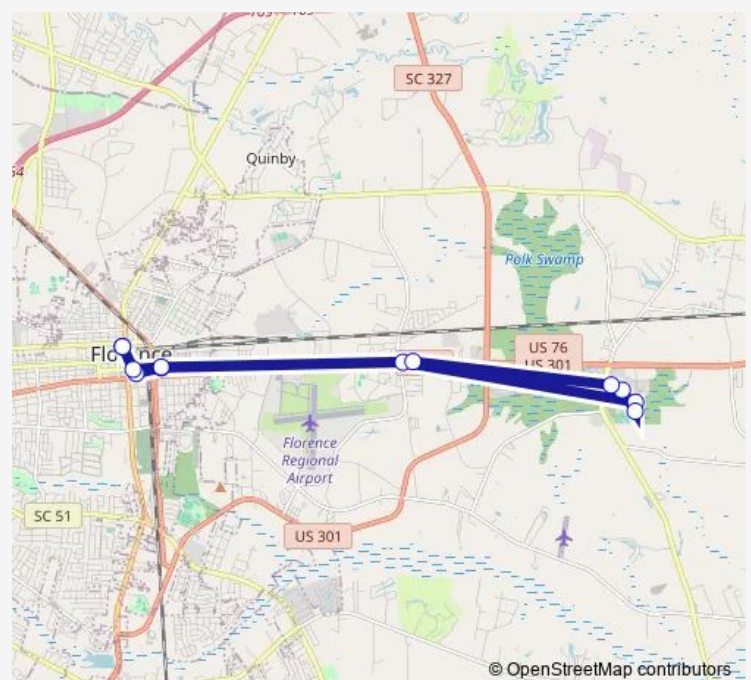

Bus R7 Florence Route 7

[Go to website](#)

Direction

Florence Transit Center — Marion County Schools District Office

10 stops

[Open route schedule](#)

Florence Transit Center

FMU Performing Arts Center (inbound)

Route schedule

Florence Transit Center — Marion County Schools District Office

Monday 17:00

Tuesday 17:00

Wednesday 17:00

Thursday 17:00

Friday 17:00

Saturday —

Sunday —

Route info

Direction: Florence Transit Center

Stops: 10

Trip Duration: 1 hour 0 min

R7 — Florence Route 7

Direction

Florence Transit Center — Florence Transit Center