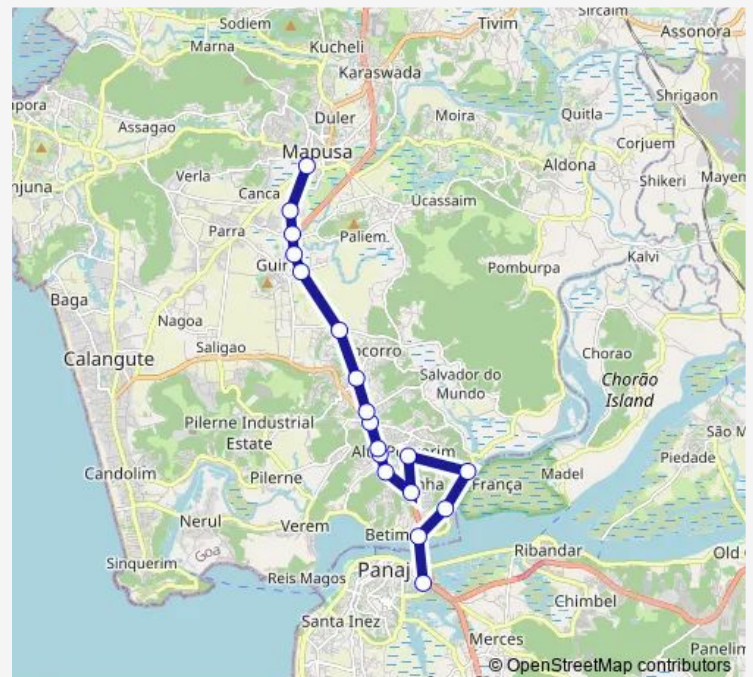

Sunday 08:15-22:30

Route info

Direction: Panaji KTC Bus Stand

Stops: 18

Trip Duration: 0 hour 30 min

■ PRV119 — Panaji - Mapusa via Brittona

Direction

Mapusa KTC Bus Stand — Panaji KTC Bus Stand