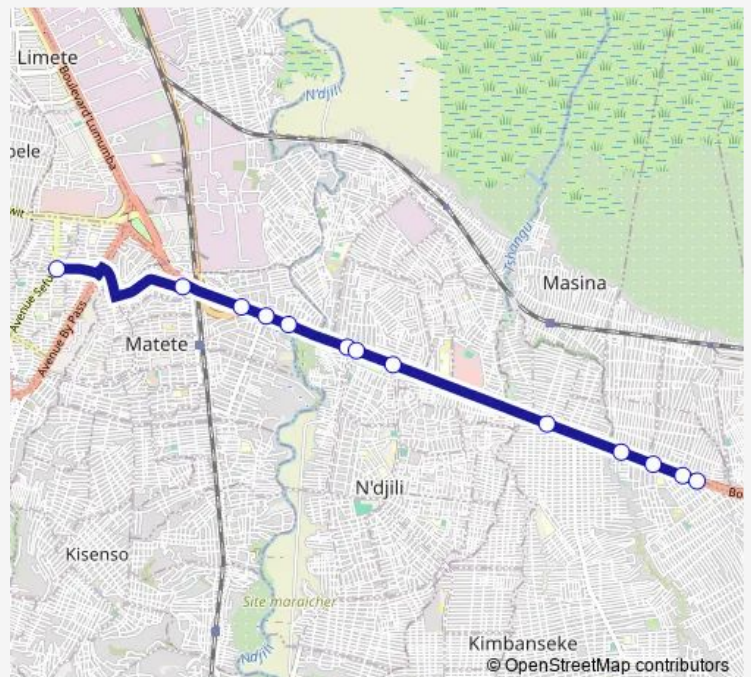

unknown

unknown

unknown

Route schedule

unknown — unknown

Monday 18:19

Tuesday 18:19

Wednesday 18:19

Thursday 18:19

Friday 18:19

Saturday —

Sunday —

Route info

Direction: unknown

Stops: 13

Trip Duration: 0 hour 38 min