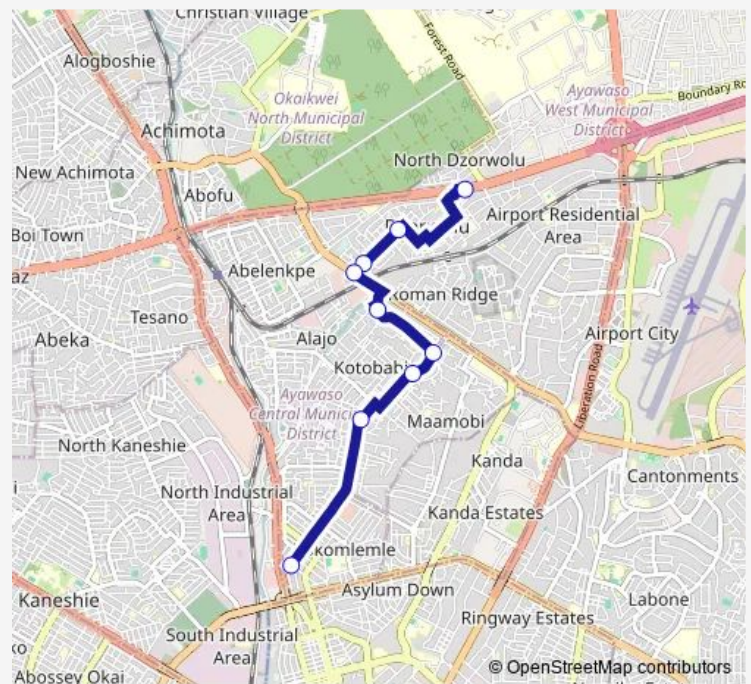

Perfect Touch Dzorwulu

Dzorwulu Junction

Ebony 298

Pig Farm Down

Club Thousand

Nkansah Gyan 298

Terminal Kokomlemle

Route schedule

Terminal Dzorwulu Station — Terminal Kokomlemle

Monday 14:39

Tuesday 14:39

Wednesday 14:39

Thursday 14:39

Friday 14:39

Saturday 14:39

Sunday 14:39

Route info

Direction: Terminal Dzorwulu Station

Stops: 9

Trip Duration: 0 hour 49 min

■ 298A — Dzorwulu Station to Kokomlemle

298A Bus time schedules and route maps are available in an offline PDF at busmaps.com. Use the busmaps.com website to see live bus times, train schedule or subway schedule, and step-by-step directions for all public transit in Accra