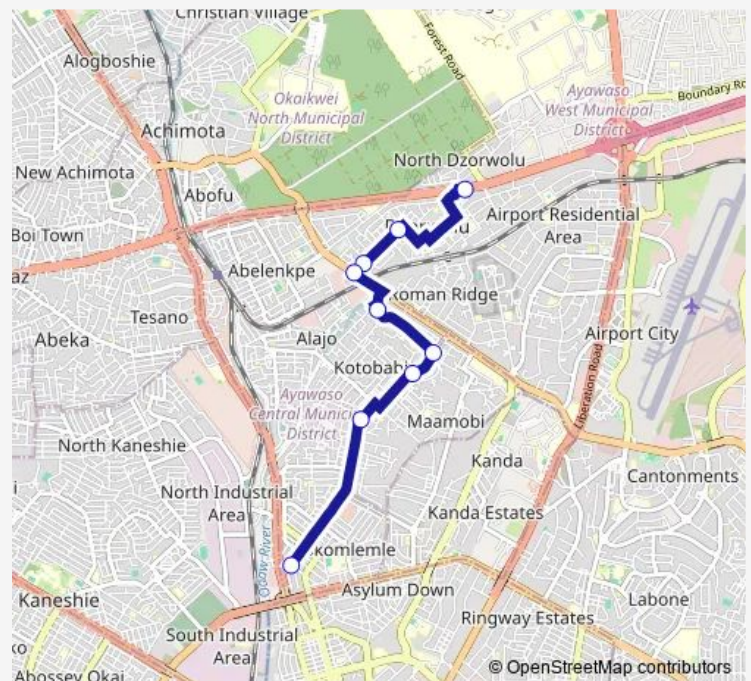

Ebony 298

Pig Farm Down

Club Thousand

Nkansah Gyan 298

Terminal Kokomlemle

### Route schedule

Terminal Dzorwulu Station — Terminal Kokomlemle

Monday 14:39

Tuesday 14:39

Wednesday 14:39

Thursday 14:39

Friday 14:39

Saturday 14:39

### Route info

Direction: Terminal Dzorwulu Station

Stops: 9

Trip Duration: 0 hour 49 min

■ 298a — Dzorwulu Station to Kokomlemle

298a Bus time schedules and route maps are available in an offline PDF at [busmaps.com](https://busmaps.com). Use the [busmaps.com](https://busmaps.com) website to see live bus times, train schedule or subway schedule, and step-by-step directions for all public transit in Accra