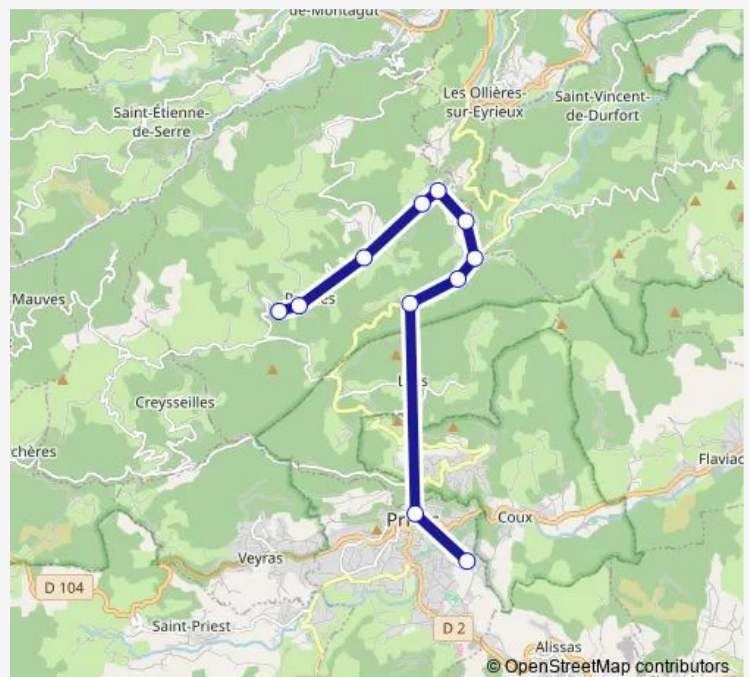

Champ de Mars

La Selve

Marnaresse

Pont de Boyon

Alisse

Monteillat

La Pize

La Reviscole

Ecole

Crt Cordon Blanc

Route schedule

Collège Bernard de Ventadour — Crt Cordon Blanc

Monday	17:20
Tuesday	17:20
Wednesday	13:30
Thursday	17:20
Friday	17:20
Saturday	—
Sunday	—

Route info

Direction: Collège Bernard de Ventadour

Stops: 11

Trip Duration: 0 hour 46 min

Direction

La Selve — Collège Bernard de Ventadour

9 stops

[Open route schedule](#)

La Selve

Marnaresse

Route info

Direction: La Selve

Stops: 9

Trip Duration: 0 hour 50 min

PR02 HAM Bus time schedules and route maps are available in an offline PDF at busmaps.com. Use the busmaps.com website to see live bus times, train schedule or subway schedule, and step-by-step directions for all public transit in Privas