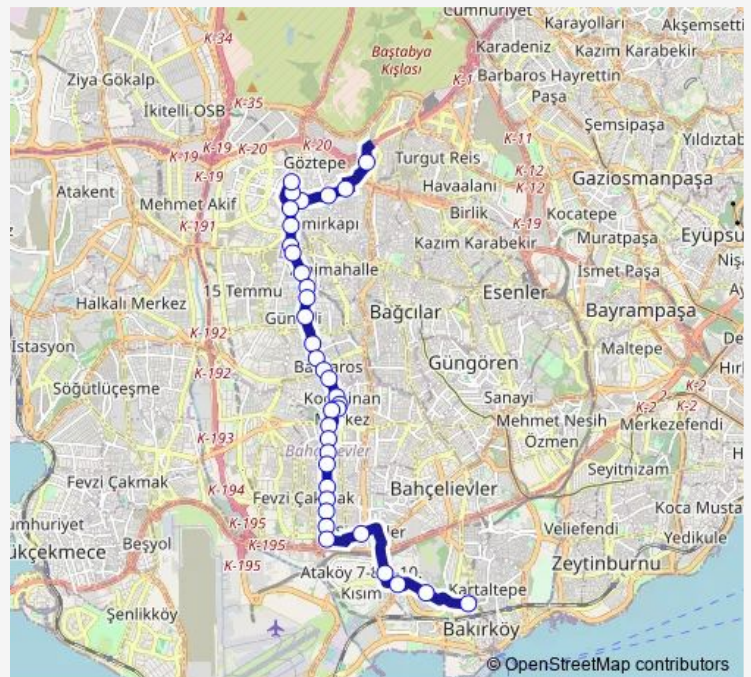

Thursday 05:00

Friday 05:00

Saturday 05:00

Sunday 05:00

**Route info**

Direction: Hüseyin karaslan caddesi

Stops: 36

Trip Duration: 0 hour 37 min

Bakirköy-Şirinevler-Fatih Mh. — Bakirköy - İkitelli - Mahmutbey

**BusMaps**

Gazi Caddesi

Mezbaha Yolu

Karaburun

Mevlana Camii

Dereyolu

Zafer Mahallesi