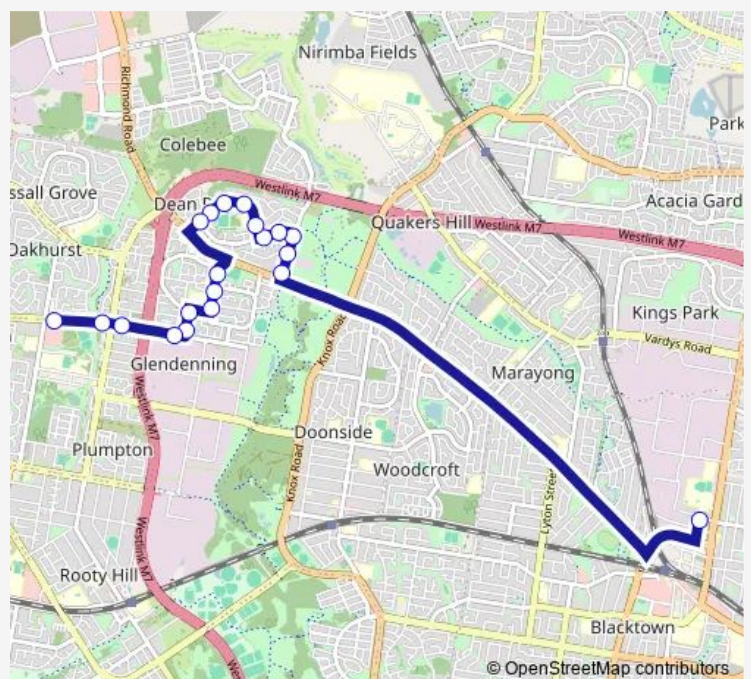

School Bus 6559 Blacktown Girls HS to Plumpton Marketplace

[Go to website](#)

Direction

Blacktown Girls Hs — Plumpton Marketplace, Jersey Rd

20 stops

[Open route schedule](#)

Blacktown Girls Hs

St Elizabeth Nursing Home, Symonds Rd

31 Symonds Rd

Symonds Rd At Hoyle Dr

Hoyle Dr After Wayne St

Hoyle Dr Opp Mallory St

William Dean Public School, Yarramundi Dr

Yarramundi Dr Opp Books St

Yarramundi Dr Opp Nathan Cres

Yarramundi Dr Opp Durward St

Yarramundi Dr At Hoyle Dr

Doonside Hawks Soccer Club, Golding Dr

Golding Dr After Winten Dr

Golding Dr After Linde Rd

Adrienne St After Armitage Dr

Adrienne St At Marin Pl

Lamb St Opp Adrienne St

Lamb St At Royal Av

Jersey Rd After Rooty Hill Rd

Plumpton Marketplace, Jersey Rd

Route schedule

Blacktown Girls Hs — Plumpton Marketplace, Jersey Rd

Monday	14:35
Tuesday	14:35
Wednesday	14:35
Thursday	14:35
Friday	14:35
Saturday	—
Sunday	—

Route info

Direction: Blacktown Girls Hs

Stops: 20

Trip Duration: 0 hour 28 min

6559 — Blacktown Girls HS to Plumpton Marketplace