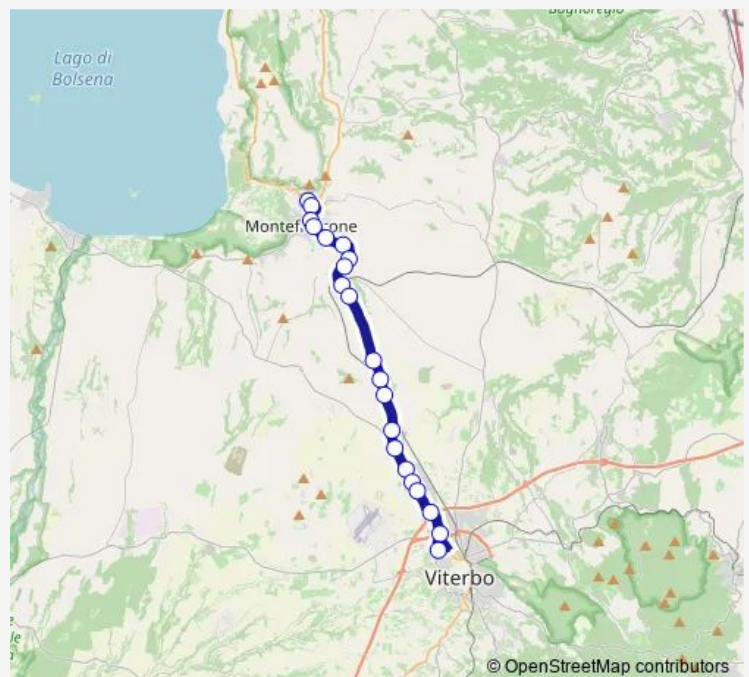

Direction

Montefiascone | Via Salotti Via Moro # f594 — Viterbo | Riello # f641

21 stops

[Open route schedule](#)

Montefiascone | Via Salotti Via Moro # f594

Montefiascone | Via Santa Maria Grazie # f595

Montefiascone | Via Orvietana Via Cassia # f598

Viterbo | Riello # f641

Route schedule

Montefiascone | Via Salotti Via Moro # f594 — Viterbo | Riello # f641

Monday 07:55-20:40

Tuesday 07:55-20:40

Wednesday 07:55-20:40

Thursday 07:55-20:40

Friday 07:55-20:40

Saturday 07:45-20:40

Sunday 11:00-19:45

Route info

Direction: Montefiascone | Via Salotti Via Moro # f594

Stops: 21

Trip Duration: 0 hour 20 min

Montefiascone - Viterbo # Ac127a

Bus time schedules and route maps are available in an offline PDF at busmaps.com. Use the busmaps.com website to see live bus times, train schedule or subway schedule, and step-by-step directions for all public transit in Viterbo