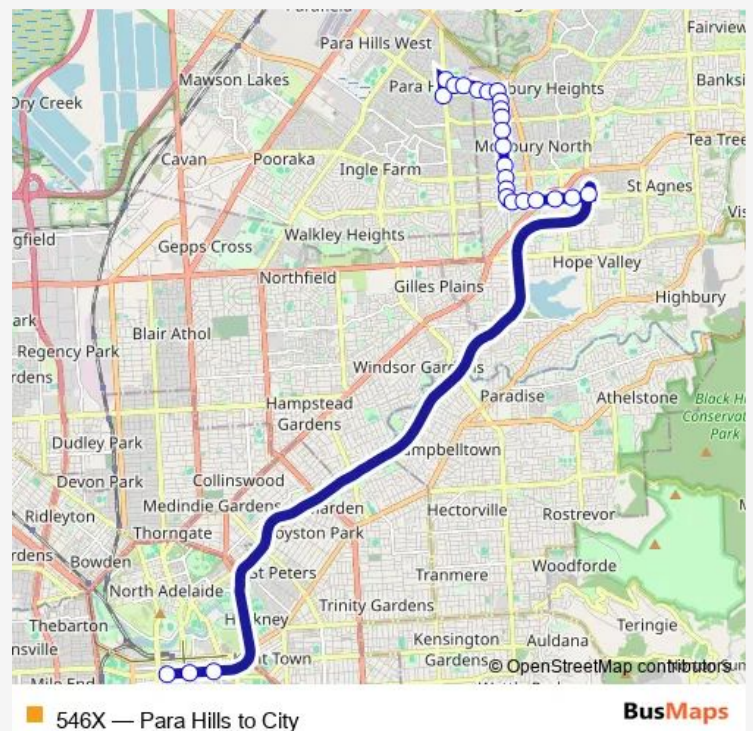

Bus 546X Para Hills to City

[Go to website](#)

Direction

Stop 52 Nelson Rd - West side — Stop W1 Currie St - South side

25 stops

[Open route schedule](#)

Stop 52 Nelson Rd - West side

Stop 53 Murrell Rd - North East side

Stop 43A Wright Rd - North side

Stop 44 Wright Rd - North side

Stop 43S Smart Rd - North side

Stop 42A Smart Rd - North side

Route schedule

Stop 52 Nelson Rd - West side — Stop W1 Currie St - South side

Monday 07:02-08:14

Tuesday 07:02-08:14

Wednesday 07:02-08:14

Thursday 07:02-08:14

Friday 07:02-08:14

Saturday —

Sunday —

Route info

Direction: Stop 52 Nelson Rd - West side

Stops: 25

Trip Duration: 0 hour 40 min

Zone D Tea Tree Plaza Interchange - West side

Stop S1 Grenfell St - South side

Stop U1 Grenfell St - South side

Stop W1 Currie St - South side

546X Bus time schedules and route maps are available in an offline PDF at busmaps.com. Use the busmaps.com website to see live bus times, train schedule or subway schedule, and step-by-step directions for all public transit in Adelaide