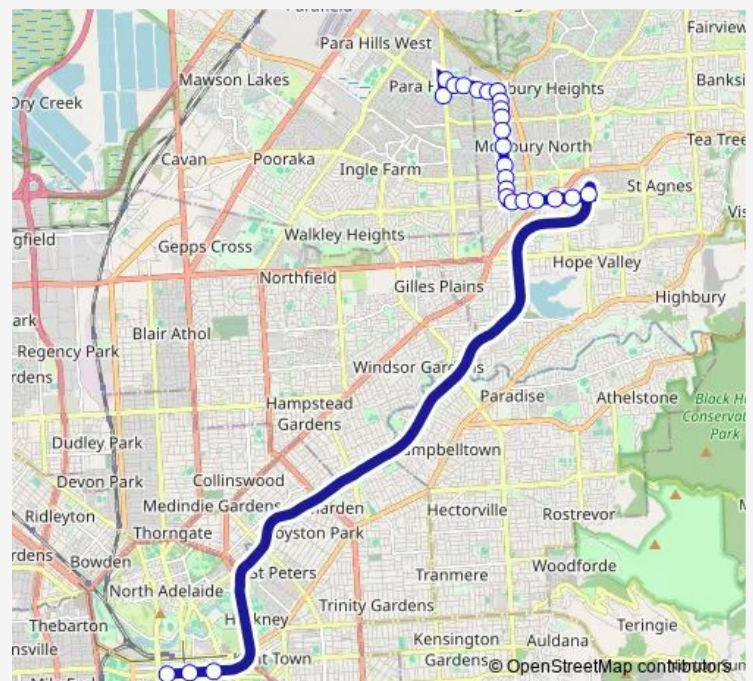

Bus 546x Para Hills to City

[Go to website](#)

Direction

Stop 52 Nelson Rd - West side — Stop W1 Currie St - South side

25 stops

[Open route schedule](#)

Stop 52 Nelson Rd - West side

Stop 53 Murrell Rd - North East side

Stop 43A Wright Rd - North side

Stop 44 Wright Rd - North side

Stop 43S Smart Rd - North side

Stop 42A Smart Rd - North side

Route schedule

Stop 52 Nelson Rd - West side — Stop W1 Currie St - South side

Monday 07:02-08:14

Tuesday 07:02-08:14

Wednesday 07:02-08:14

Thursday 07:02-08:14

Friday 07:02-08:14

Saturday —

Sunday —

Route info

Direction: Stop 52 Nelson Rd - West side

Stops: 25

Trip Duration: 0 hour 42 min

546x — Para Hills to City

Zone D Tea Tree Plaza Interchange - West side

Stop S1 Grenfell St - South side

Stop U1 Grenfell St - South side

Stop W1 Currie St - South side