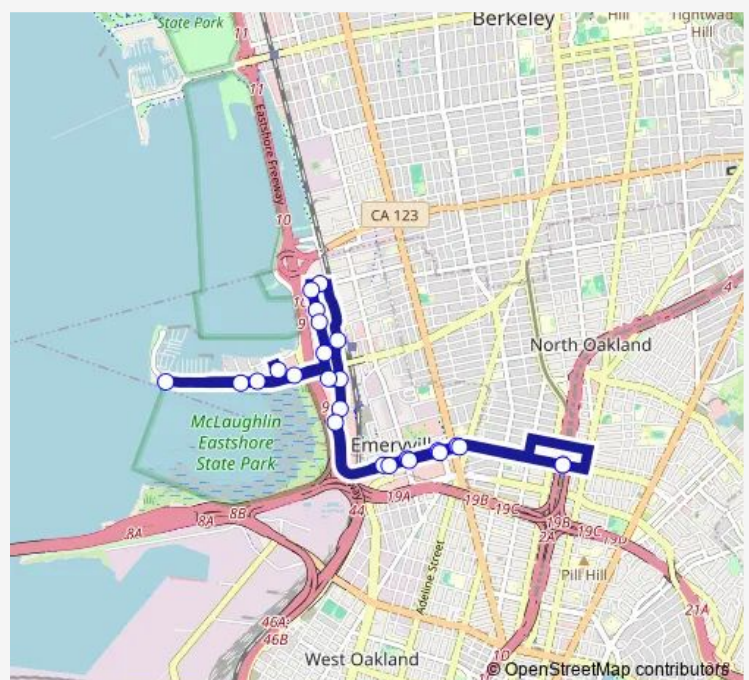

### Direction

Macarthur Bart Station (Timepoint) — Macarthur Bart Station (Timepoint)

25 stops

[Open route schedule](#)

Macarthur Bart Station (Timepoint)

40th @ San Pablo Wb

40th @ Emery Wb

40th @ Hollis Wb

### Route schedule

Macarthur Bart Station (Timepoint) — Macarthur Bart Station (Timepoint)

Monday 06:00-22:00

Tuesday 06:00-22:00

Wednesday 06:00-22:00

Thursday 06:00-22:00

Friday 06:00-22:00

Saturday —

### Route info

Direction: Macarthur Bart Station (Timepoint)

Stops: 25

Trip Duration: 0 hour 43 min

Shell/Pow — Shellmound/Powell Wd

40th @ Hollis Eb

40th @ Emery Eb

40th @ San Pablo Eb