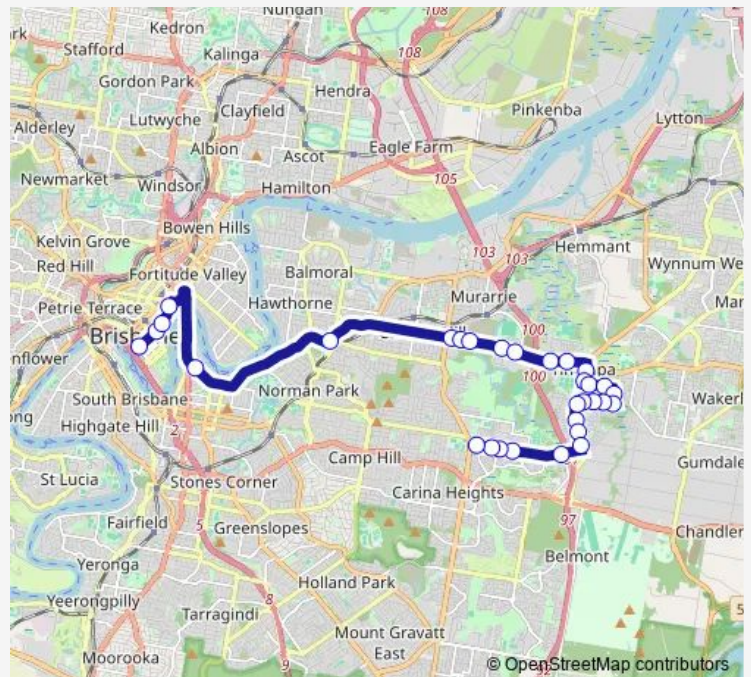

Belmont Rd at Palgrave Street, stop 47/43

Wynnum Rd near Belmont Rd

Wynnum Rd at Kianawah Park, stop 41

Wynnum Rd at Tingalpa West near Stanton Rd

Route schedule

Meadowlands Rd at Carina State School, stop 58 — Ann Street Stop 10A at King George Square

Monday 06:53-07:38

Tuesday 06:53-07:38

Wednesday 06:53-07:38

Thursday 06:53-07:38

Friday 06:53-07:38

Saturday —

Sunday —

Route info

Direction: Meadowlands Rd at Carina State School, stop 58

Stops: 31

Trip Duration: 1 hour 14 min

P216 — Tingalpa - City Pre-Paid Rocket

Wynnum Rd at Murarrie Road

Wynnum Rd at Bulimba Creek, stop 38

Wynnum Rd at Murarrie Park, stop 37

Monday 16:25-17:35

Tuesday 16:25-17:35

Wednesday 16:25-17:35

Thursday 16:25-17:35

Friday 16:25-17:35

Saturday —

Sunday —

Route info