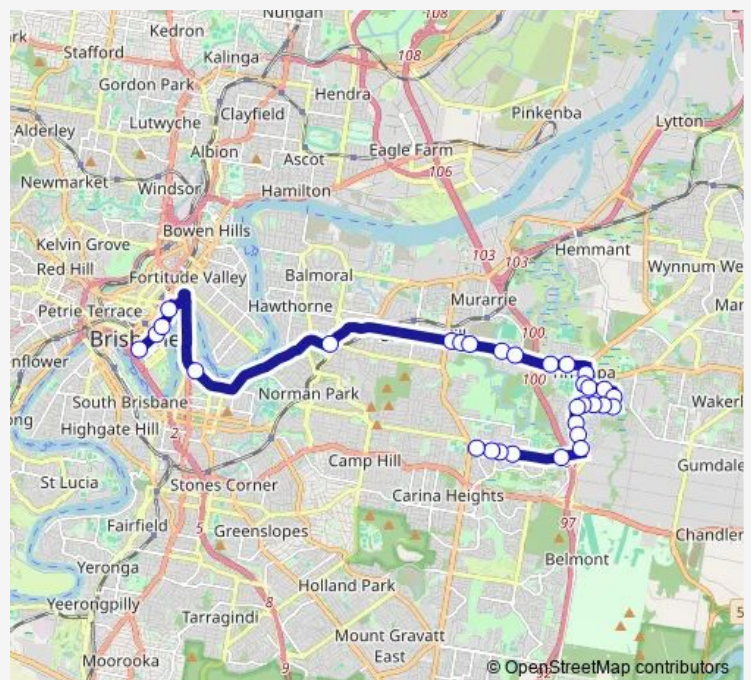

Monday 06:53-07:38

Tuesday 06:53-07:38

Wednesday 06:53-07:38

Thursday 06:53-07:38

Friday 06:53-07:38

Saturday —

Sunday —

Route info

Direction: Meadowlands Rd at Carina State School, stop 58

Stops: 31

Trip Duration: 1 hour 14 min

P216 — Tingalpa - City Pre-Paid Rocket

Wynnum Rd at Murarrie Road

Wynnum Rd at Bulimba Creek, stop 38

Wynnum Rd at Murarrie Park, stop 37

Monday 16:25-17:35

Tuesday 16:25-17:35

Wednesday 16:25-17:35

Thursday 16:25-17:35

Friday 16:25-17:35

Saturday —

Sunday —

Route info

Direction: Elizabeth Street Stop 81 near George St

Stops: 31

Trip Duration: 1 hour 5 min

Belmont Rd at Rechner Street, stop 58/54

Belmont Rd at Hillcroft Place, stop 59/5

Meadowlands Rd at Wright Street, stop 60