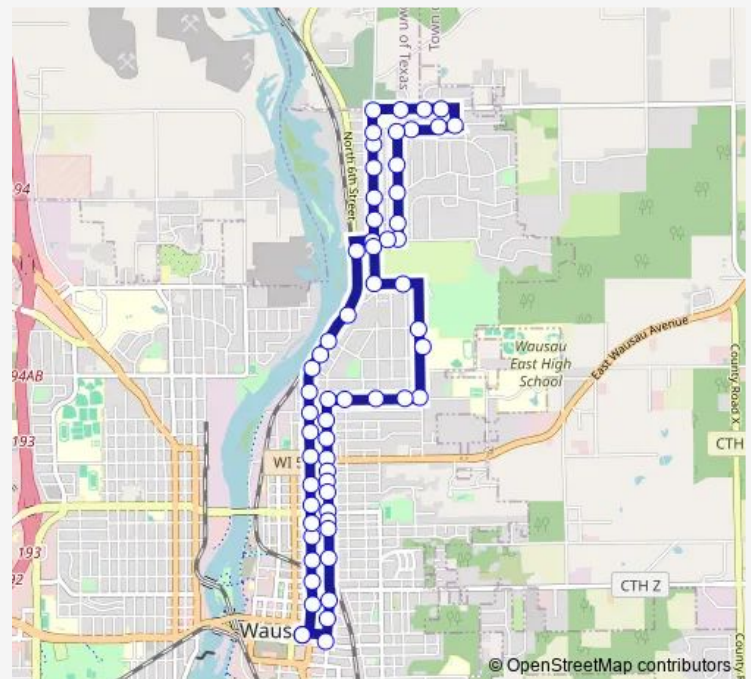

Troy St. @ Highwood Rd.

Troy St. @ Marquardt Rd.

Troy St. @ Edgewood Rd.

Route schedule

Transit Center H — Transit Center H

Monday 06:37-18:00

Tuesday 06:37-18:00

Wednesday 06:37-18:00

Thursday 06:37-18:00

Friday 06:37-18:00

Saturday —

Sunday —

Route info

Direction: Transit Center H

Stops: 60

Trip Duration: 0 hour 30 min

H — North 6th Street/Riverview

Troy St. @ Woodlawn Rd.

Troy St. @ Maple Hill Rd.

Troy St. @ Evergreen Rd.

Evergreen Rd. @ Henry St.

Evergreen Rd. @ Briarwood Ave.

Evergreen Rd. @ Hilltop Rd.

Ashland Ave. @ Maple Hill Rd.

Maple Hill Rd. @ Hilltop Rd.

Maple Hill Rd. @ River Hills Circle

Henry St. @ Maple Hill Rd.

Henry St. @ Edgewood Rd.

Henry St. @ Marquardt Rd.

Henry St. @ Highwood Rd.

Henry St. @ Golf Club Rd.

Golf Club Rd. @ Carl St.