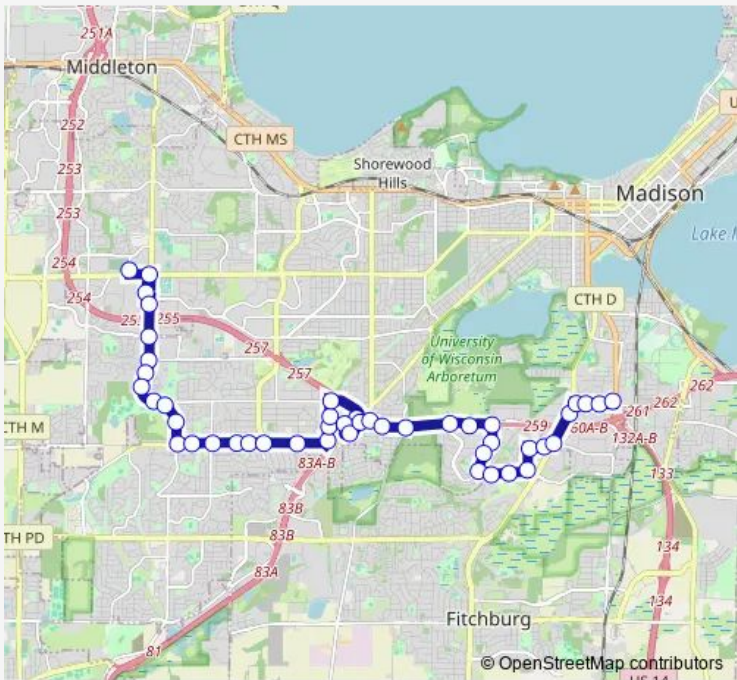

Bus H Route H

[Go to website](#)

Direction
 S Westfield at Mineral Point — W Badger at South Transfer
 46 stops
[Open route schedule](#)

- S Westfield at Mineral Point
- Mineral Point at S Gammon
- West Towne Ring at West Towne Mall
- S Gammon at Odana
- S Gammon at Watts
- S Gammon at Schroeder
- S Gammon at Gammon
- Mckenna at Morraine View
- Mckenna at Elver Park
- Mckenna at Hammersley
- Mckenna at Park Heights
- Raymond at Mckenna
- Raymond at Frisch
- Raymond at Prairie
- Raymond at Cameron
- Raymond at Leland
- Raymond at S Whitney
- Raymond at Lewon
- Reetz at Raymond
- Reetz at Flad
- Reetz at Marvin

Route schedule
 S Westfield at Mineral Point — W Badger at South Transfer

Monday	05:18-22:48
Tuesday	05:18-22:48
Wednesday	05:18-22:48
Thursday	05:18-22:48
Friday	05:18-22:48
Saturday	06:05-22:48
Sunday	06:05-22:48

Route info
 Direction: S Westfield at Mineral Point
 Stops: 46
 Trip Duration: 0 hour 34 min

Hammersley at Reetz

Verona W at Beltline S

Verona W at Summit

Verona E at Atticus

Verona E at Britta

Beltline S at Underpass

Route schedule

W Badger at South Transfer — S Westfield at Mineral Point

Monday 05:37-23:10

Tuesday 05:40-23:10

Wednesday 05:37-23:10

Thursday 05:40-23:10

Friday 05:40-23:10

Saturday 05:37-23:10