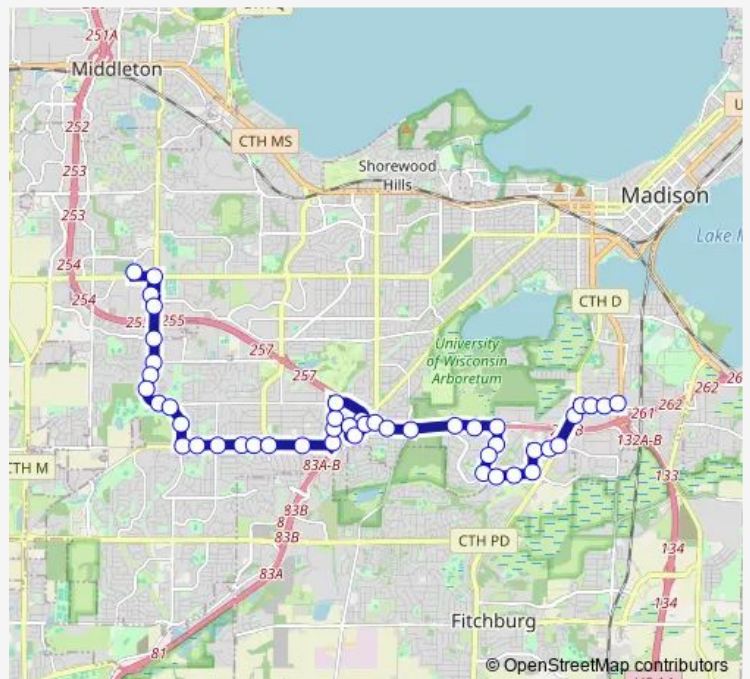

Bus H Route H

[Go to website](#)

Direction
 S Westfield at Mineral Point — W Badger at South Transfer
 46 stops
[Open route schedule](#)

- S Westfield at Mineral Point
- Mineral Point at S Gammon
- West Towne Ring at West Towne Mall
- S Gammon at Odana
- S Gammon at Watts
- S Gammon at Schroeder
- S Gammon at Gammon
- Mckenna at Morraine View
- Mckenna at Elver Park
- Mckenna at Hammersley
- Mckenna at Park Heights
- Raymond at Mckenna
- Raymond at Frisch
- Raymond at Prairie
- Raymond at Cameron
- Raymond at Leland
- Raymond at S Whitney
- Raymond at Lewon
- Reetz at Raymond
- Reetz at Flad
- Reetz at Marvin

Route schedule

S Westfield at Mineral Point — W Badger at South Transfer

Monday	05:18-22:48
Tuesday	05:18-22:48
Wednesday	05:18-22:48
Thursday	05:18-22:48
Friday	05:18-22:48
Saturday	06:05-22:48
Sunday	06:05-22:48

Route info

Direction: S Westfield at Mineral Point
 Stops: 46
 Trip Duration: 0 hour 34 min

■ H — Route H

Hammersley at Reetz

Verona W at Beltline S

Verona W at Summit

Verona E at Atticus

Verona E at Britta

Verona W at Beltline S

Route schedule

W Badger at South Transfer — S Westfield at Mineral Point

Monday 05:37-23:10

Tuesday 05:40-23:10

Wednesday 05:37-23:10

Thursday 05:40-23:10

Friday 05:40-23:10