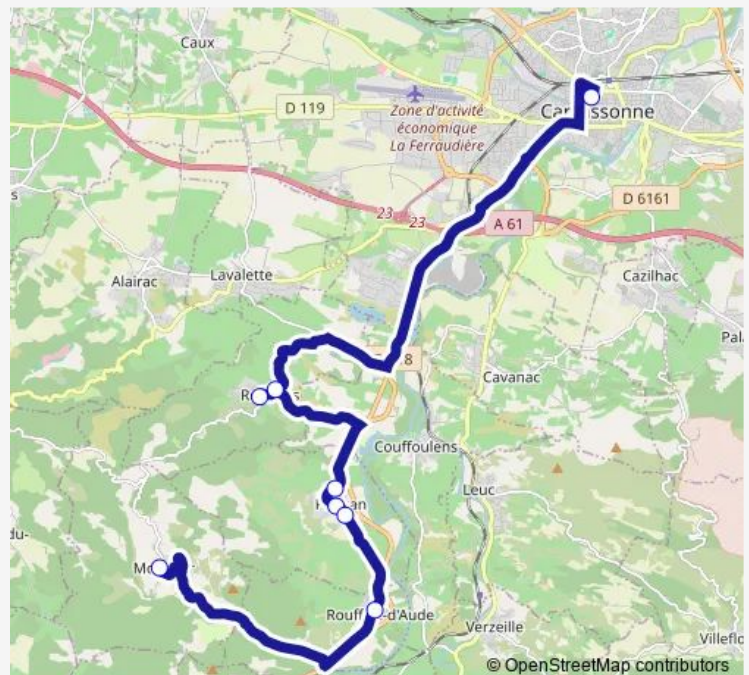

Bus H Montclar Carcassonne

[Go to website](#)

Direction

Foyer Monclar — Ecole Maternelle Pomas

2 stops

[Open route schedule](#)

Foyer Monclar

Ecole Maternelle Pomas

Route schedule

Foyer Monclar — Ecole Maternelle Pomas

Monday	08:05
Tuesday	08:05
Wednesday	—
Thursday	08:05
Friday	08:05
Saturday	—
Sunday	—

Route info

Direction: Foyer Monclar

Stops: 2

Trip Duration: 0 hour 10 min

H — Montclar Carcassonne

Direction

Charles Cros — Chemin DE Preixan

6 stops

[Open route schedule](#)

Charles Cros

Lycee Sabatier

Varsovie Cote Parking

Thursday 16:15-17:05

Friday 16:15-17:05

Saturday —

Sunday —

Route info

Direction: Charles Cros

Stops: 6

Trip Duration: 0 hour 46 min