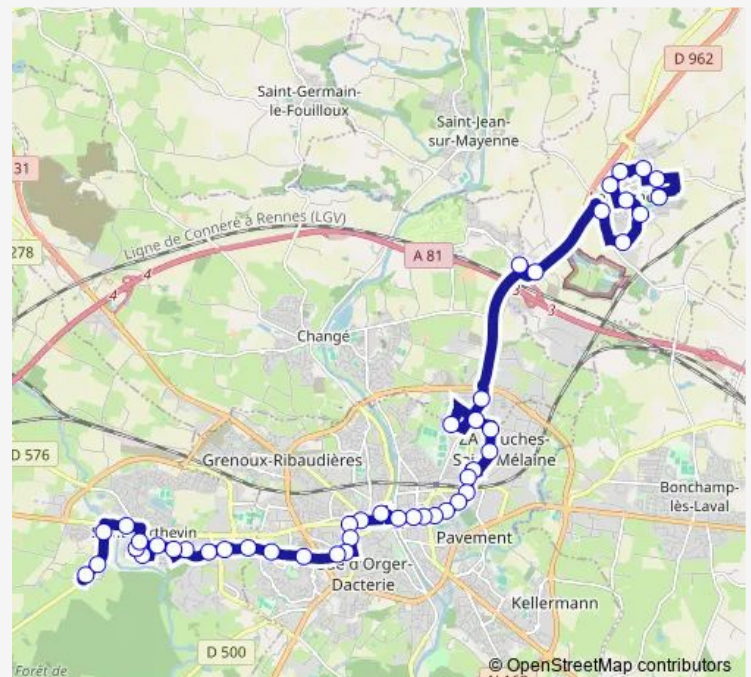

Marteau

Route schedule

Carteries — Marais

Monday 06:37-20:07

Tuesday 06:37-20:07

Wednesday 06:37-20:07

Thursday 06:37-20:07

Friday 06:37-20:07

Saturday 07:20-20:00

Sunday 11:00-19:04

Route info

Direction: Carteries

Stops: 44

Trip Duration: 1 hour 0 min

H — Ligne H

Préfecture

Touches

Berthelot

Centre Universitaire

Route de Mayenne

Maison Neuve

Rousseau

Victor

Etoile

Thursday 06:11-19:41

Friday 06:11-19:41

Saturday 06:52-19:42

Sunday 10:00-18:06

Route info

Direction: Marais

Stops: 46

Trip Duration: 1 hour 3 min