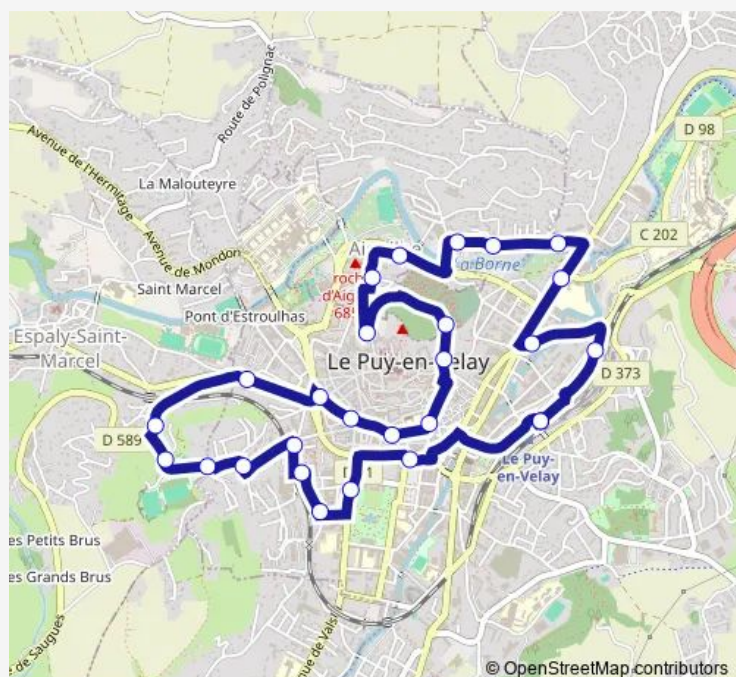

Route DE Saugues

Paul Berard

Lafayette

LE Breuil

Michelet

Pole Intermodal

Route schedule

Compostelle — Pole Intermodal

Monday 08:20

Tuesday 07:20-08:20

Wednesday 07:20-08:20

Thursday 07:20-08:20

Friday 07:20-08:20

Saturday —

Sunday —

Route info

Direction: Compostelle

Stops: 8

Trip Duration: 0 hour 9 min

Direction

Pole Intermodal — Pole Intermodal

27 stops

[Open route schedule](#)

Pole Intermodal

Sunday —

Route info

Direction: Pole Intermodal

Stops: 27

Trip Duration: 0 hour 29 min

Charles Dupuy

Pole Intermodal

H Bus time schedules and route maps are available in an offline PDF at busmaps.com. Use the busmaps.com website to see live bus times, train schedule or subway schedule, and step-by-step directions for all public transit in Le Puy-en-Velay