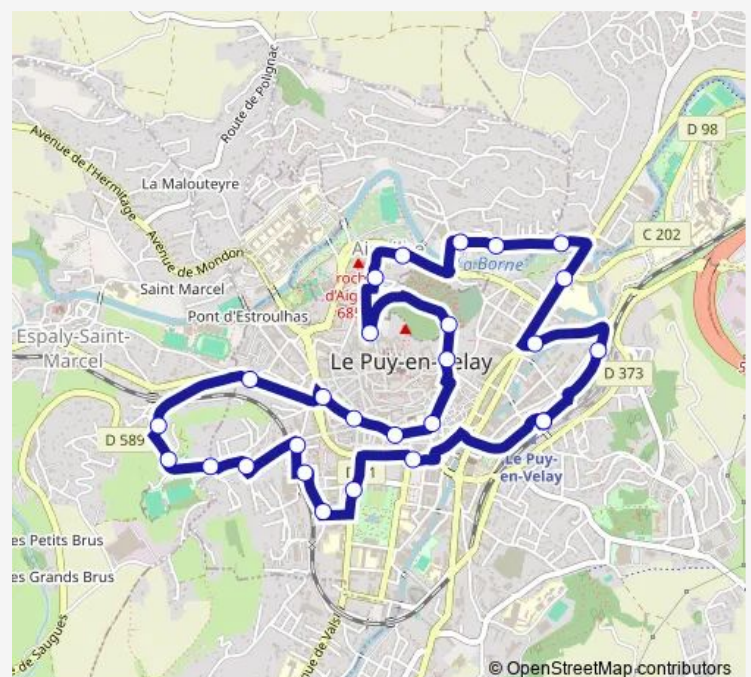

Bus H Pole Intermodal-IUT-Compostelle-Centre Historique-Jalavoux

[Go to website](#)

Direction

Compostelle — Pole Intermodal

8 stops

[Open route schedule](#)

Compostelle

LE Viouzou

Route DE Saugues

Paul Berard

Lafayette

LE Breuil

Michelet

Pole Intermodal

Route schedule

Compostelle — Pole Intermodal

Monday	08:20
Tuesday	07:20-08:20
Wednesday	07:20-08:20
Thursday	07:20-08:20
Friday	07:20-08:20
Saturday	—
Sunday	—

Route info

Direction: Compostelle

Stops: 8

Trip Duration: 0 hour 9 min

Direction

Pole Intermodal — Pole Intermodal

Thursday 08:35-17:50

Friday 08:35-17:50

Saturday 08:35-17:50

Sunday —

Route info

Direction: Pole Intermodal

Stops: 27

Trip Duration: 0 hour 29 min