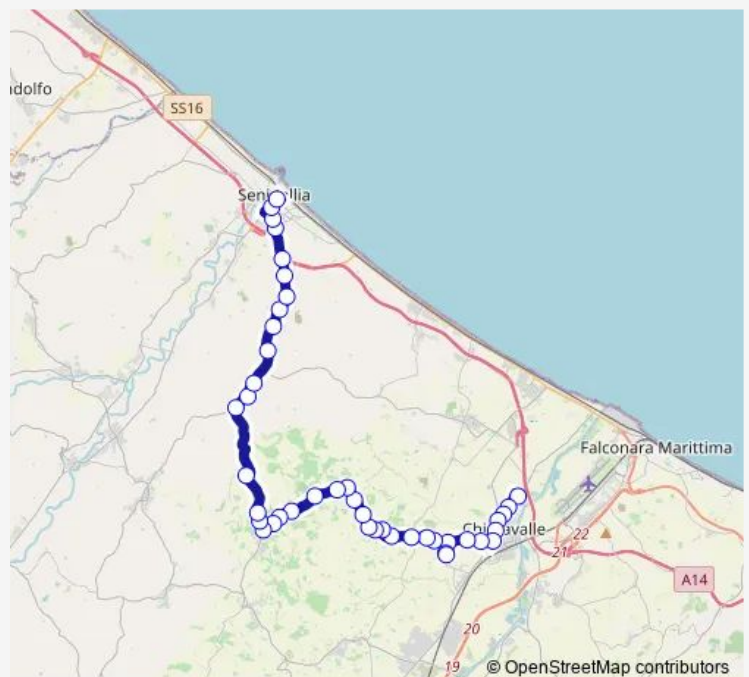

Monte S. Vito (Santi Neri)

Santa Lucia

Santa Lucia

Route schedule

Chiaravalle (Capolinea) — Senigallia (Cap. Conerobus)

Monday 08:30

Tuesday 08:30

Wednesday 08:30

Thursday 08:30

Friday 08:30

Saturday 08:30

Sunday —

Route info

Direction: Chiaravalle (Capolinea)

Stops: 43

Trip Duration: 0 hour 50 min

VIA DEL Mare

Morro D'Alba (Strada Della Corea)

Grottino

Filetto (VIA Intercomunale)

Filetto (VIA Intercomunale)

Panoramica

Sant'Angelo (Moto Cross)

Sant' Angelo (Esterno)

Wednesday 13:20

Thursday 13:20

Friday 13:20

Saturday 13:20

Sunday —

Route info

Direction: Senigallia (Cap. Conerobus)

Stops: 43