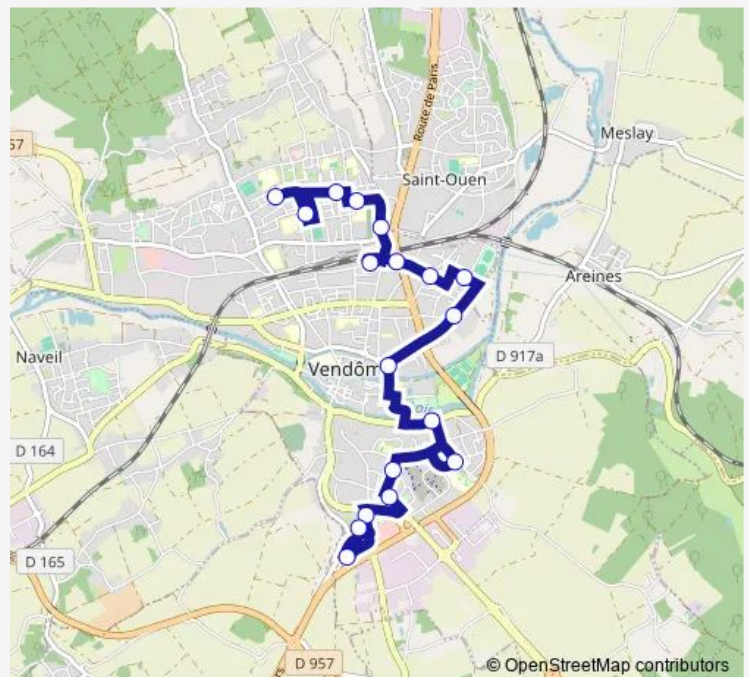

### Direction

Vendome - Bois LA Barbe — Vendome - Lycee Ronsard

15 stops

[Open route schedule](#)

Vendome - Bois LA Barbe

Vendome - Robert Lasneau

Vendome - Jeanne D'Albret

Vendome - ROI Henri

### Route schedule

Vendome - Bois LA Barbe — Vendome - Lycee Ronsard

Monday	—
Tuesday	07:15
Wednesday	07:15
Thursday	07:15
Friday	07:15
Saturday	—
Sunday	—

### Route info

Direction: Vendome - Bois LA Barbe

Stops: 15

Trip Duration: 0 hour 35 min

**Direction**

Vendome - Lycee Ronsard — Vendome - Berlioz

18 stops

[Open route schedule](#)

## Route info

Direction: Vendome - Robert Lasneau

Stops: 21

Trip Duration: 0 hour 31 min

H Bus time schedules and route maps are available in an offline PDF at [busmaps.com](https://busmaps.com). Use the [busmaps.com](https://busmaps.com) website to see live bus times, train schedule or subway schedule, and step-by-step directions for all public transit in Vendome