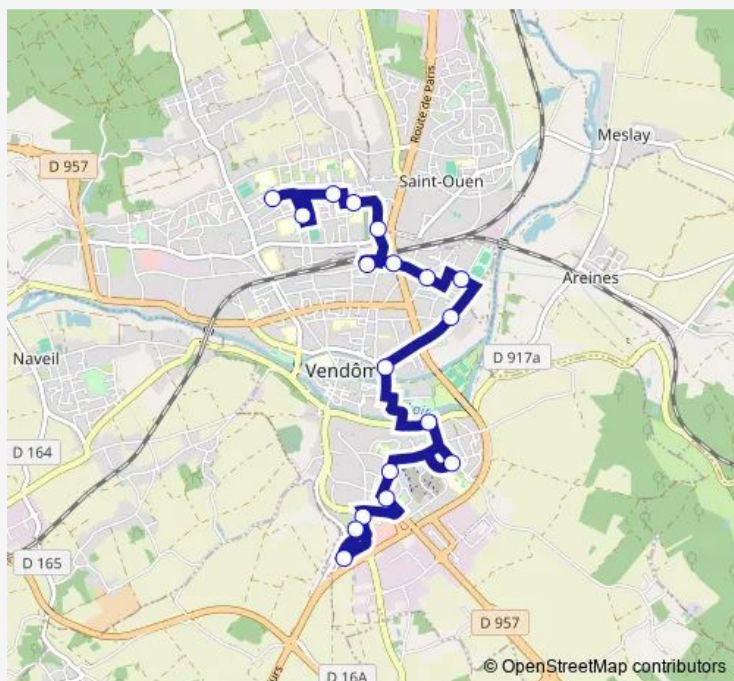

VENDOME - CIMETIERE NORD

VENDOME - BRANLY

VENDOME - DANAN

VENDOME - J. EMOND

VENDOME - LYCEE RONSARD

Route schedule

VENDOME - BOIS LA BARBE — VENDOME - LYCEE RONSARD

Monday	—
Tuesday	07:15
Wednesday	07:15
Thursday	07:15
Friday	07:15
Saturday	—
Sunday	—

Route info

Direction: VENDOME - BOIS LA BARBE

Stops: 15

Trip Duration: 0 hour 35 min

H — Ligne H

Direction

VENDOME - LYCEE RONSARD — VENDOME - BERLIOZ

18 stops

Route info

Direction: VENDOME - LYCEE RONSARD

Stops: 22

Trip Duration: 0 hour 44 min

Direction

VENDOME - ROBERT LASNEAU — VENDOME - LYCEE RONSARD

21 stops

[Open route schedule](#)

Tuesday 08:16

Wednesday 08:16

Thursday 08:16

Friday 08:16

Saturday —

Sunday —

Route info

Direction: VENDOME - ROBERT LASNEAU