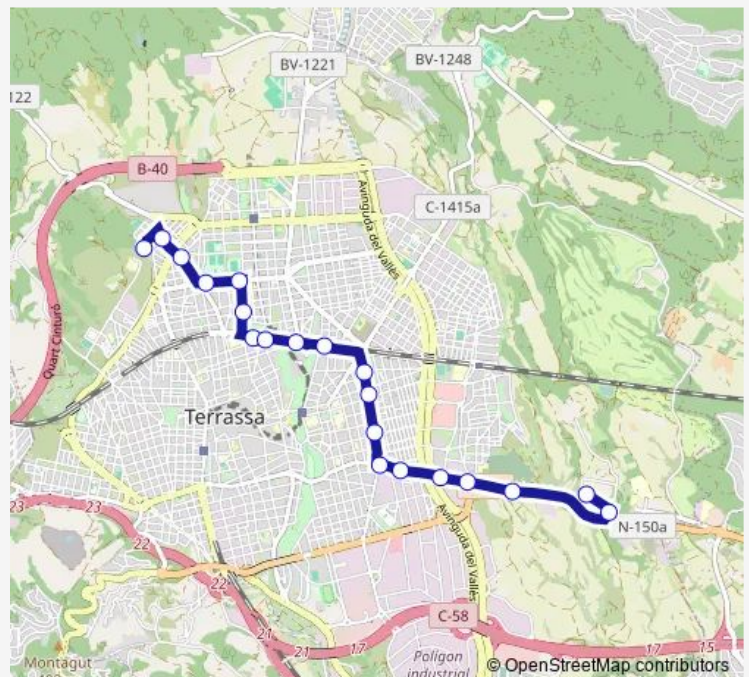

Friday 05:24-22:27

Saturday 07:02-20:58

Sunday 07:51-21:03

Route info

Direction: Poble Nou

Stops: 20

Trip Duration: 0 hour 22 min

H — Hospital - Poble Nou

Direction

Hospital — Poble Nou

21 stops

[Open route schedule](#)

Hospital

Crta.Sabadell

Complex Funerari

Vilardell

Poble Nou

Route schedule

Hospital — Poble Nou

Monday 05:46-22:20

Tuesday 05:46-22:20

Wednesday 05:46-22:20

Thursday 05:46-22:20

Friday 05:46-22:20