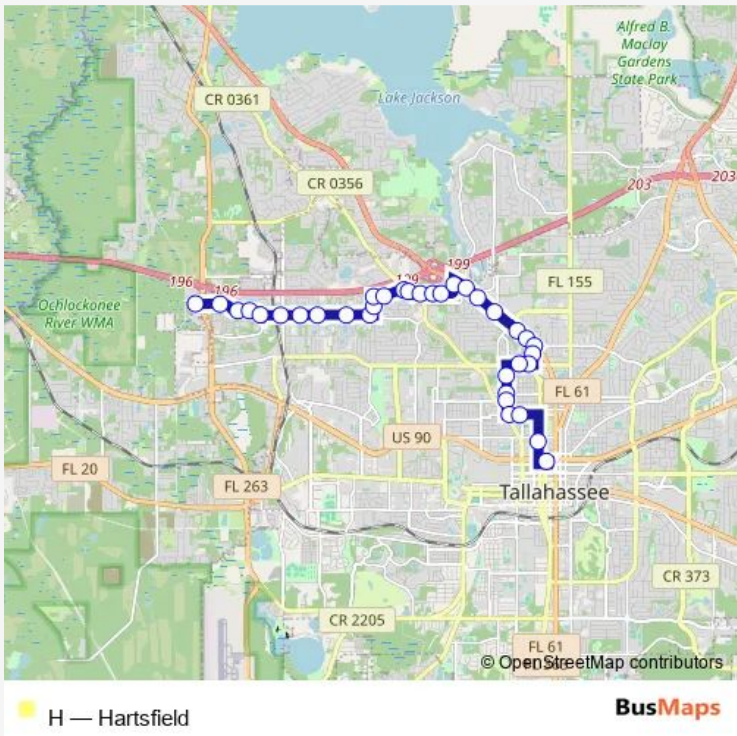

Bus H Hartsfield

[Go to website](#)

Direction
 Commonwealth Blvd AT Capital Circle Nw — Plaza Gate 8
 35 stops
[Open route schedule](#)

- Commonwealth Blvd AT Capital Circle Nw
- Commonwealth Blvd AT DEP Bldg Eb
- Commonwealth Blvd AT Commonwealth Business Eb
- 3001 Commonwealth Blvd Eb
- Commonwealth Blvd Hartsfield RD Eb
- Hartsfield RD AT Mission RD Eb
- Hartsfield RD AT Emerald Ridge Eb
- Hartsfield RD AT Trimble LN Eb
- Hartsfield RD AT Foster RD Eb
- Hartsfield RD AT Wanda WAY Eb
- Atlas RD 2465
- Atlas RD AT Portland AVE Nb
- Portland AVE AT Gothic DR Eb
- Portland AVE OLD Bainbridge RD Eb
- OLD Bainbridge RD AT Willamette RD Sb
- Pullen RD AT Graves RD Eb
- Pullen RD AT Fred Smith RD Eb
- Pullen RD AT Seminole Ridge Eb
- Callaway ST Hospitality RD Nb
- N Monroe ST AT Lakeshore DR Sb
- N Monroe ST AT Sharer RD Sb

Route schedule
 Commonwealth Blvd AT Capital Circle Nw — Plaza Gate 8

Monday	05:30-17:30
Tuesday	05:30-17:30
Wednesday	05:30-17:30
Thursday	05:30-17:30
Friday	05:30-17:30
Saturday	—
Sunday	—

Route info
 Direction: Commonwealth Blvd AT Capital Circle Nw
 Stops: 35
 Trip Duration: 0 hour 30 min

29 stops

[Open route schedule](#)

Plaza Gate 8

Duval AT Georgia Nb

4TH AVE AT Leverne Payne Community Center

W 4TH AVE Ford St

Gibbs DR. AT 5TH AVE Nb

Gibbs DR W 7TH Ave

Wednesday 06:00-18:00

Thursday 06:00-18:00

Friday 06:00-18:00

Saturday —

Sunday —

Route info

Direction: Plaza Gate 8

Stops: 29