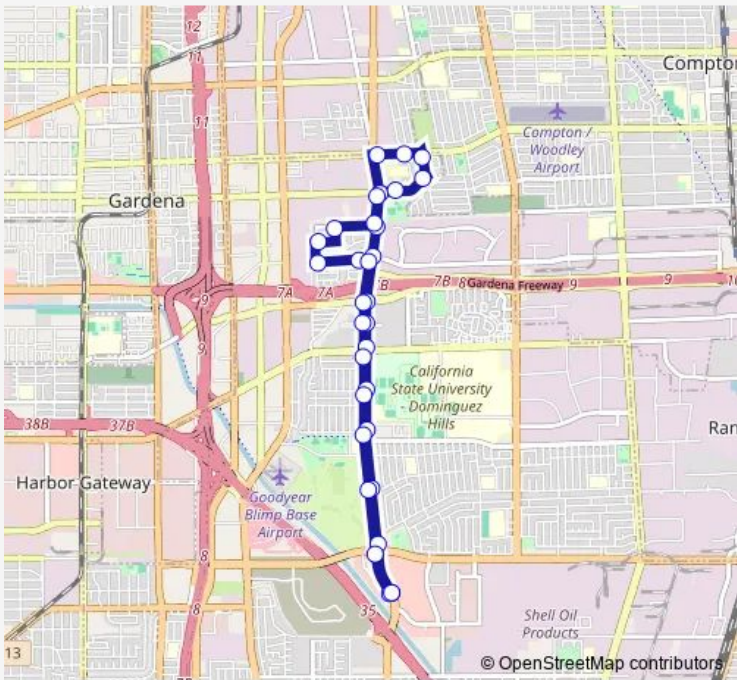

## Bus H Hemingway

[Go to website](#)

**Direction**  
 Southbay Pavillion — Southbay Pavillion  
 32 stops  
[Open route schedule](#)

- Southbay Pavillion
- Avalon / Del Amo
- Avalon / Elsmere
- Avalon / 189th
- Avalon / 184th
- Avalon / Victoria Nb
- Avalon / Colony Cove Nb
- Avalon / Albertoni Nb
- Avalon / Walnut Nb
- Avalon / 169th
- Avalon / Gardena Nb
- Alondra / Avalon
- Alondra / Haskins
- Mckinley / Alondra
- Claude / Mckinley
- Hemingway Park
- Avalon / Gardena Sb
- Avalon / 169th Sb
- Ambler / 169th
- Sherman / Billings
- Walnut / Billings

**Route schedule**  
 Southbay Pavillion — Southbay Pavillion

Monday	05:20-18:00
Tuesday	05:20-18:00
Wednesday	05:20-18:00
Thursday	05:20-18:00
Friday	05:20-18:00
Saturday	10:40-16:40
Sunday	—

**Route info**  
 Direction: Southbay Pavillion  
 Stops: 32  
 Trip Duration: 0 hour 32 min

H — Hemingway BusMaps

Walnut / Mettler

Avalon / Walnut Sb

Avalon / Albertoni Sb

Avalon / Harbor Village

Avalon / Victoria Sb

Avalon / 184th Sb

Avalon / 189th Sb

Avalon / Elsmere Sb

Avalon / Del Amo Sb

Avalon / Carson Mall Sb

Southbay Pavillion

H Bus time schedules and route maps are available in an offline PDF at [busmaps.com](https://busmaps.com). Use the [busmaps.com](https://busmaps.com) website to see live bus times, train schedule or subway schedule, and step-by-step directions for all public transit in West Rancho Dominguez