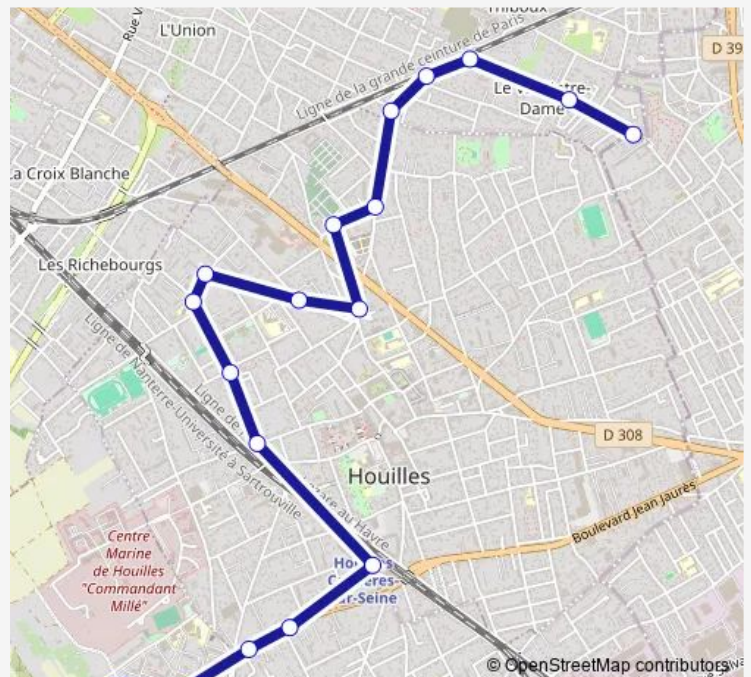

Direction

Plateau — Lycée Les Pierres Vives

18 stops

[Open route schedule](#)

Plateau

Renoir

Henri Barbusse

Pierson

Monday 06:30-19:40

Tuesday 06:30-19:40

Wednesday 06:30-19:40

Thursday 06:30-19:40

Friday 06:30-19:14

Saturday 11:00-19:02

Sunday —

Route info

Direction: Plateau

Stops: 18

Trip Duration: 0 hour 23 min

Direction

Lycée Les Pierres Vives — Plateau

18 stops

[Open route schedule](#)

Lycée Les Pierres Vives

Cerisier

Buzenval

Gandillet

Gare de Houilles - Carrières-sur-Seine

Diderot

Colmar

Lavoisier

Condorcet